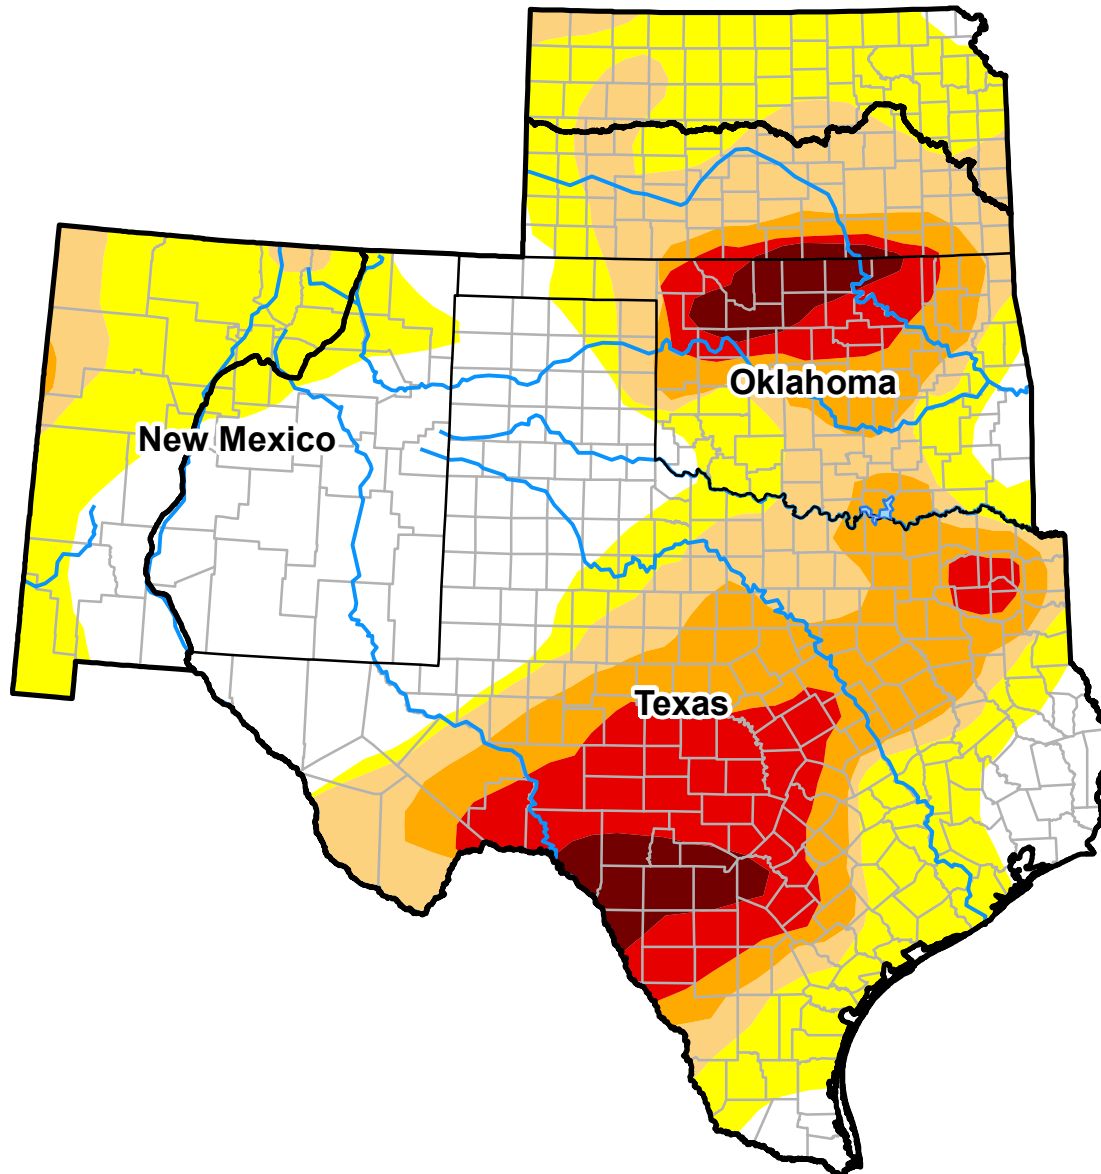

# Southern Plains RDEWS and Surrounding Areas

December 12, 2006  
(Released Thursday, Dec. 14, 2006)  
Valid 7 a.m. EST

Intensity:

-  D0 Abnormally Dry
-  D1 Moderate Drought
-  D2 Severe Drought
-  D3 Extreme Drought
-  D4 Exceptional Drought

*The Drought Monitor focuses on broad-scale conditions. Local conditions may vary. See accompanying text summary for forecast statements.*

Author:

Thomas Heddinghaus  
CPC/NOAA