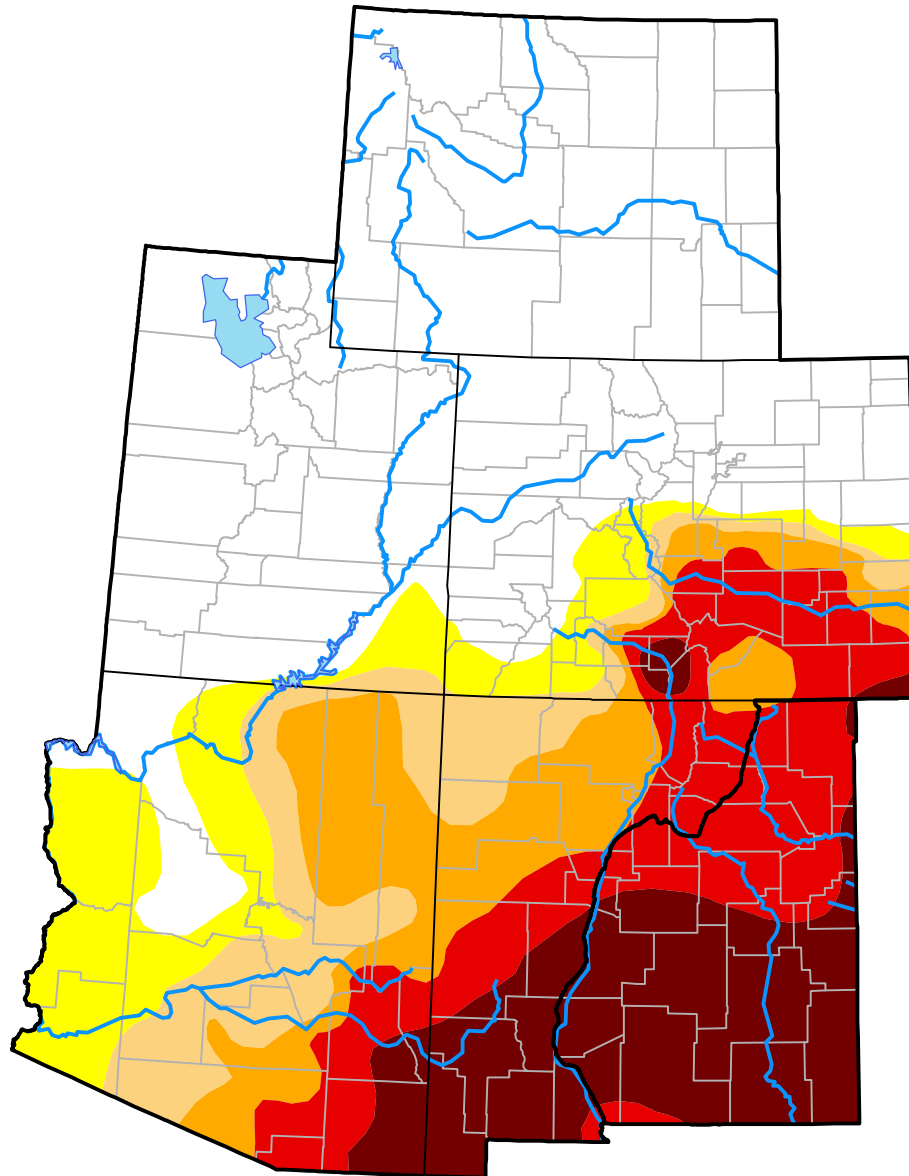

# U.S. Drought Monitor

## Intermountain West RDEWS

July 19, 2011  
(Released Thursday, Jul. 21, 2011)  
Valid 8 a.m. EDT

### Intensity:

-  None
-  D0 Abnormally Dry
-  D1 Moderate Drought
-  D2 Severe Drought
-  D3 Extreme Drought
-  D4 Exceptional Drought

*The Drought Monitor focuses on broad-scale conditions. Local conditions may vary. For more information on the Drought Monitor, go to <https://droughtmonitor.unl.edu/About.aspx>*