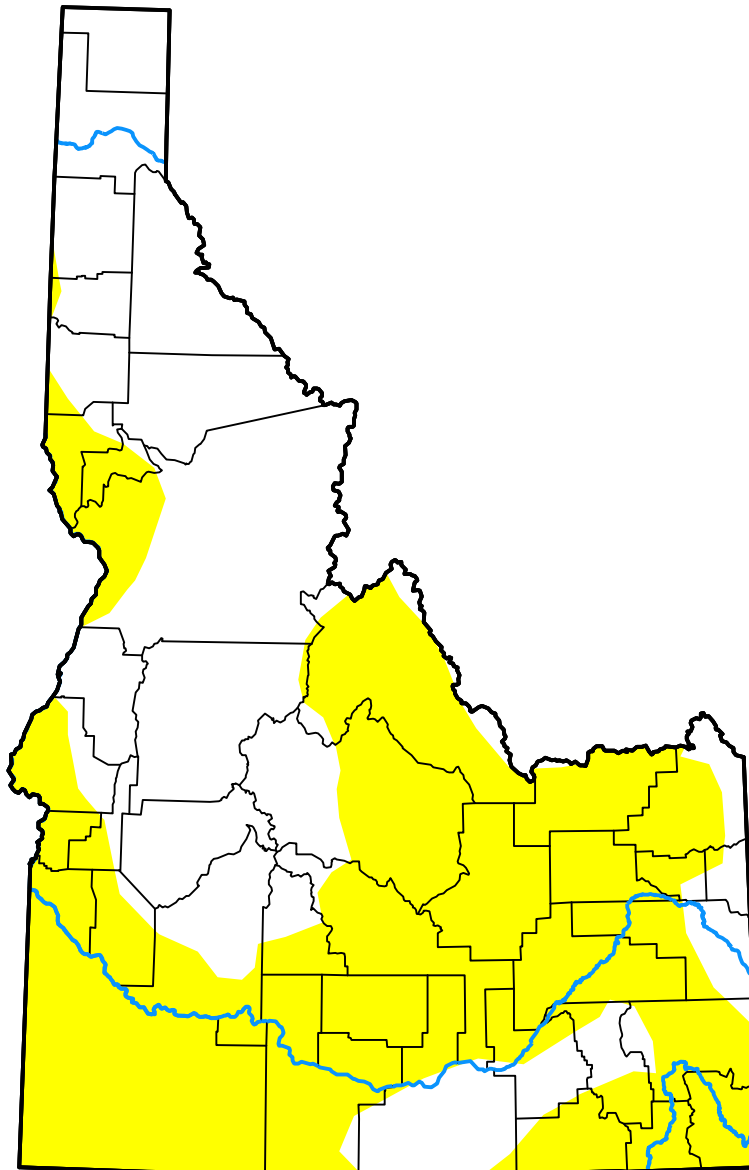

U.S. Drought Monitor

Idaho

January 31, 2012
(Released Thursday, Feb. 2, 2012)
Valid 7 a.m. EST

Intensity:

-  None
-  D0 Abnormally Dry
-  D1 Moderate Drought
-  D2 Severe Drought
-  D3 Extreme Drought
-  D4 Exceptional Drought

The Drought Monitor focuses on broad-scale conditions. Local conditions may vary. For more information on the Drought Monitor, go to <https://droughtmonitor.unl.edu/About.aspx>

Author:

Eric Luebehusen
U.S. Department of Agriculture