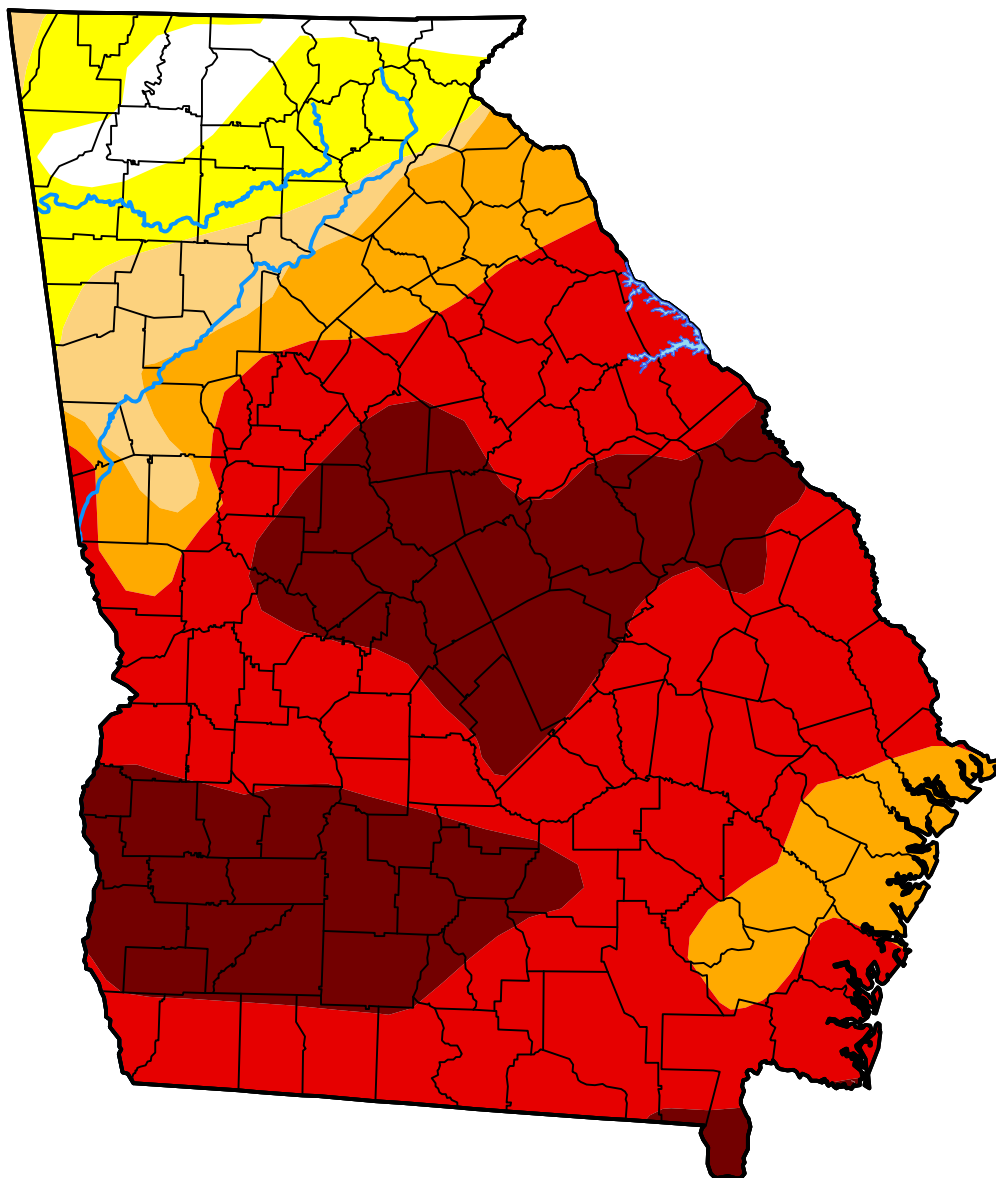

U.S. Drought Monitor

Georgia

May 8, 2012
(Released Thursday, May. 10, 2012)
Valid 8 a.m. EDT

Intensity:

-  None
-  D0 Abnormally Dry
-  D1 Moderate Drought
-  D2 Severe Drought
-  D3 Extreme Drought
-  D4 Exceptional Drought

The Drought Monitor focuses on broad-scale conditions. Local conditions may vary. For more information on the Drought Monitor, go to <https://droughtmonitor.unl.edu/About.aspx>

Author:

Matthew Rosencrans
CPC/NCEP/NWS/NOAA