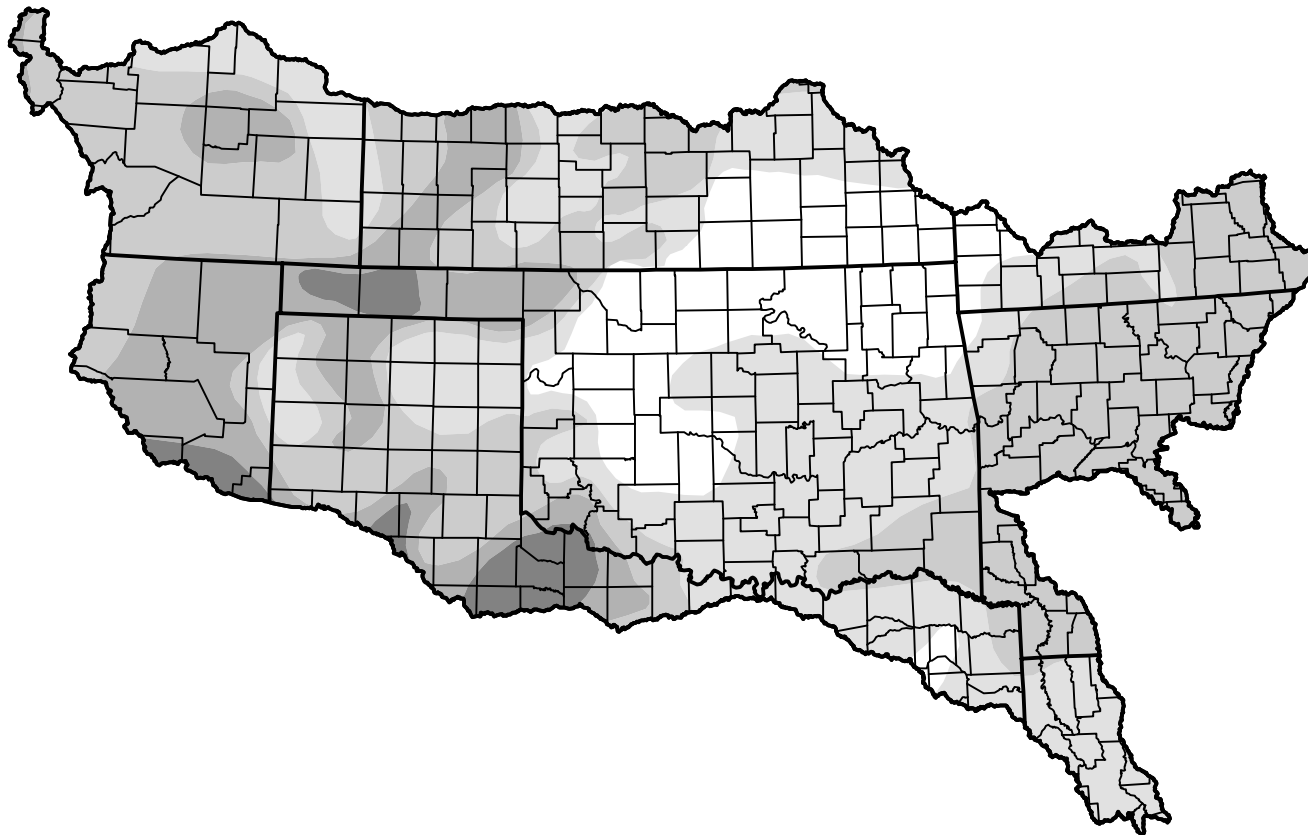

Arkansas-White-Red Watershed

Intensity:

-  None
-  D0 Abnormally Dry
-  D1 Moderate Drought
-  D2 Severe Drought
-  D3 Extreme Drought
-  D4 Exceptional Drought

The Drought Monitor focuses on broad-scale conditions. Local conditions may vary. For more information on the Drought Monitor, go to <https://droughtmonitor.unl.edu/About.aspx>