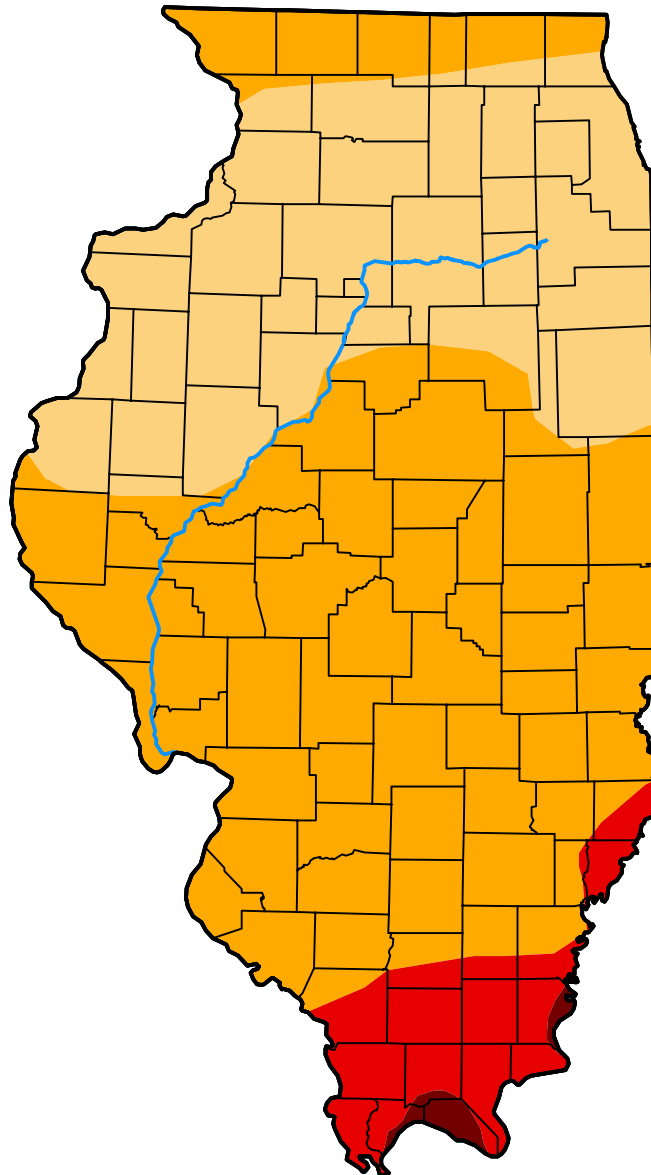

# U.S. Drought Monitor

## Illinois

July 10, 2012  
(Released Thursday, Jul. 12, 2012)  
Valid 8 a.m. EDT

### Intensity:

-  None
-  D0 Abnormally Dry
-  D1 Moderate Drought
-  D2 Severe Drought
-  D3 Extreme Drought
-  D4 Exceptional Drought

*The Drought Monitor focuses on broad-scale conditions. Local conditions may vary. For more information on the Drought Monitor, go to <https://droughtmonitor.unl.edu/About.aspx>*