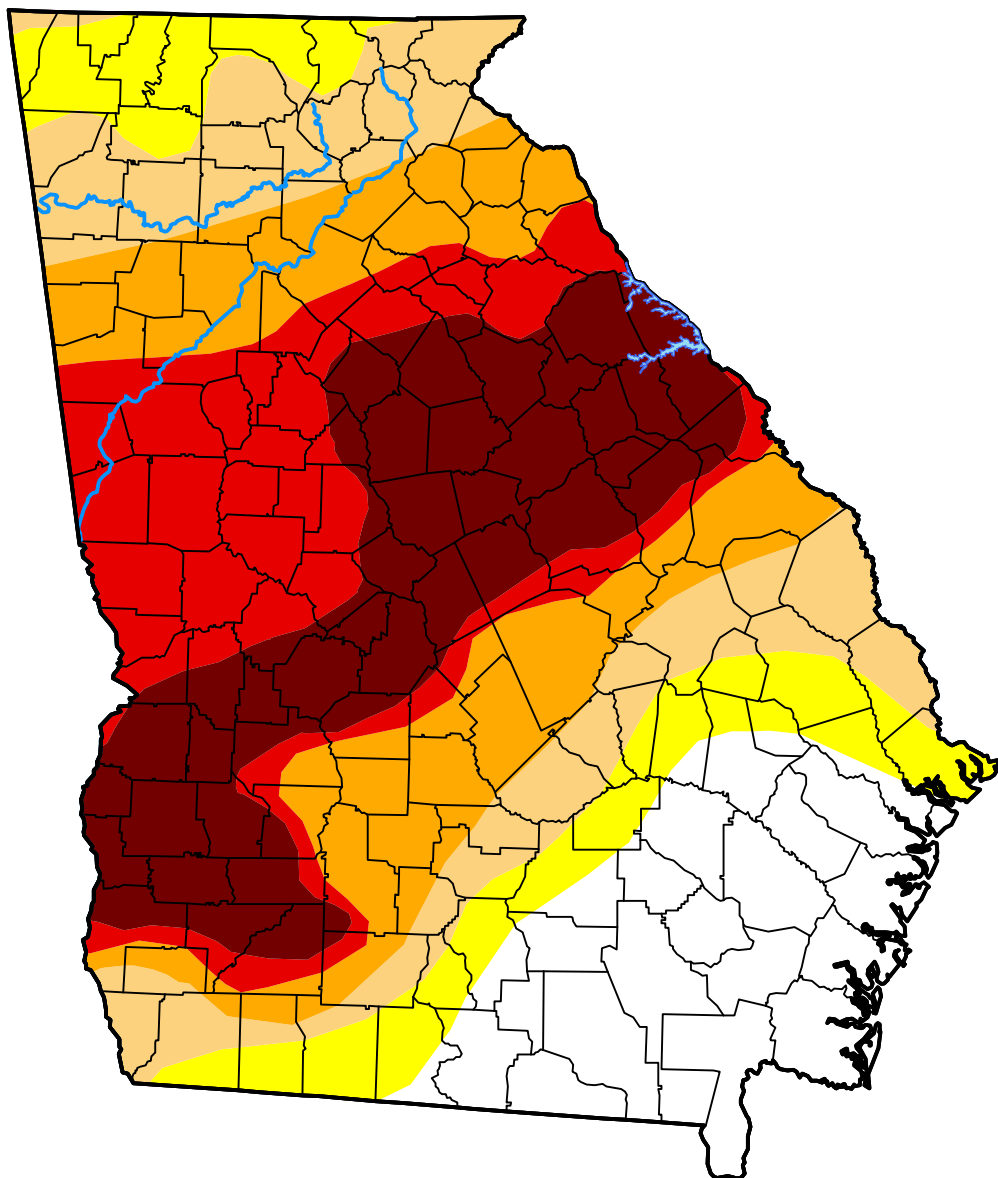

U.S. Drought Monitor Georgia

July 17, 2012
(Released Thursday, Jul. 19, 2012)
Valid 8 a.m. EDT

Intensity:

-  None
-  D0 Abnormally Dry
-  D1 Moderate Drought
-  D2 Severe Drought
-  D3 Extreme Drought
-  D4 Exceptional Drought

The Drought Monitor focuses on broad-scale conditions. Local conditions may vary. For more information on the Drought Monitor, go to <https://droughtmonitor.unl.edu/About.aspx>

Author:

Richard Heim
NCEI/NOAA