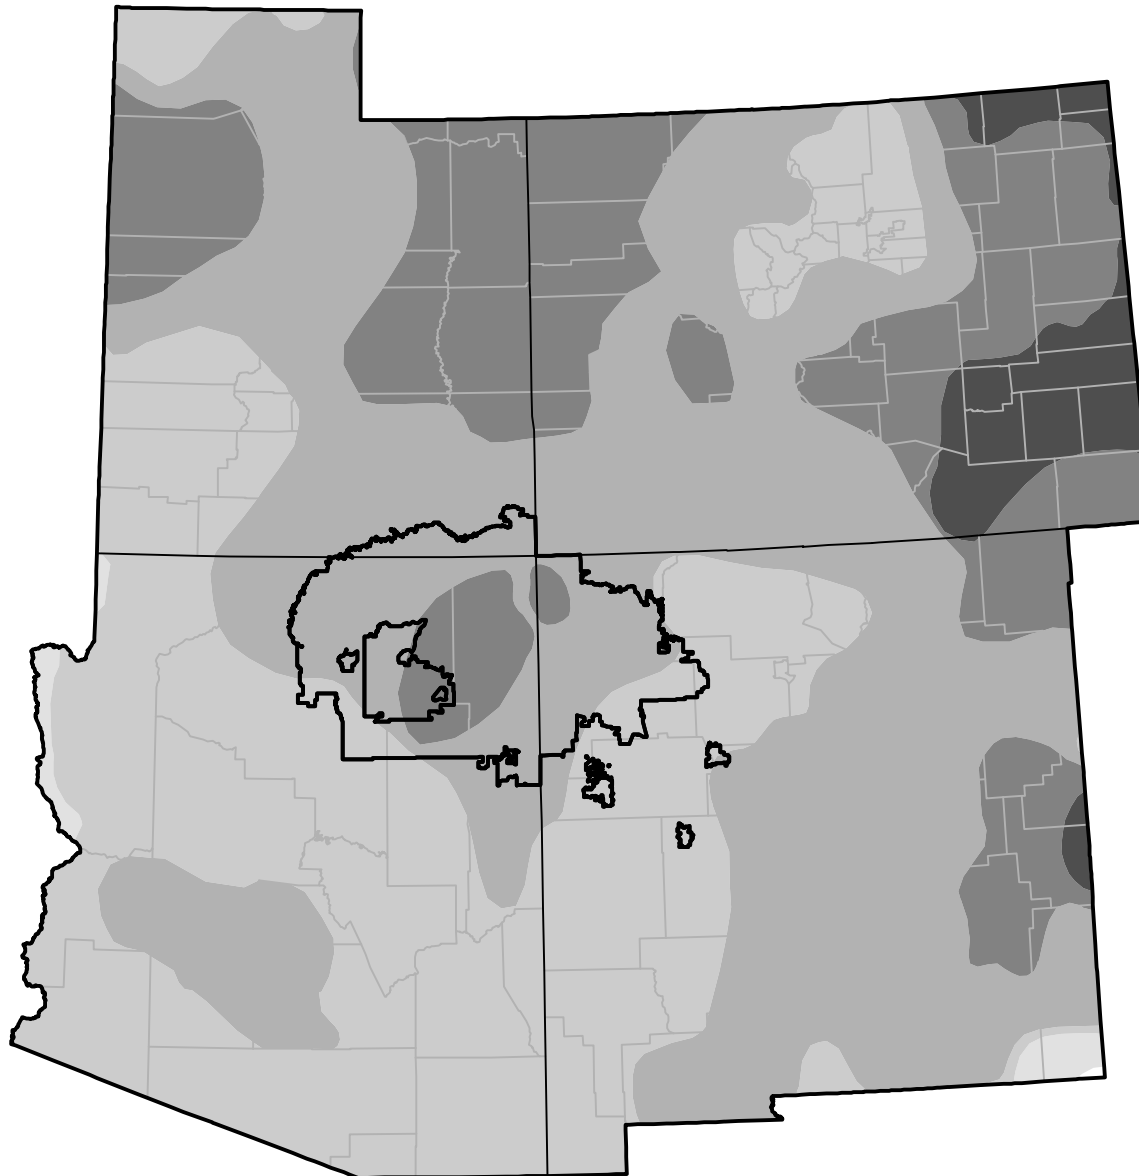

Yajó RDEWS and Surrounding Areas

Intensity:

-  None
-  D0 Abnormally Dry
-  D1 Moderate Drought
-  D2 Severe Drought
-  D3 Extreme Drought
-  D4 Exceptional Drought

The Drought Monitor focuses on broad-scale conditions. Local conditions may vary. For more information on the Drought Monitor, go to <https://droughtmonitor.unl.edu/About.aspx>