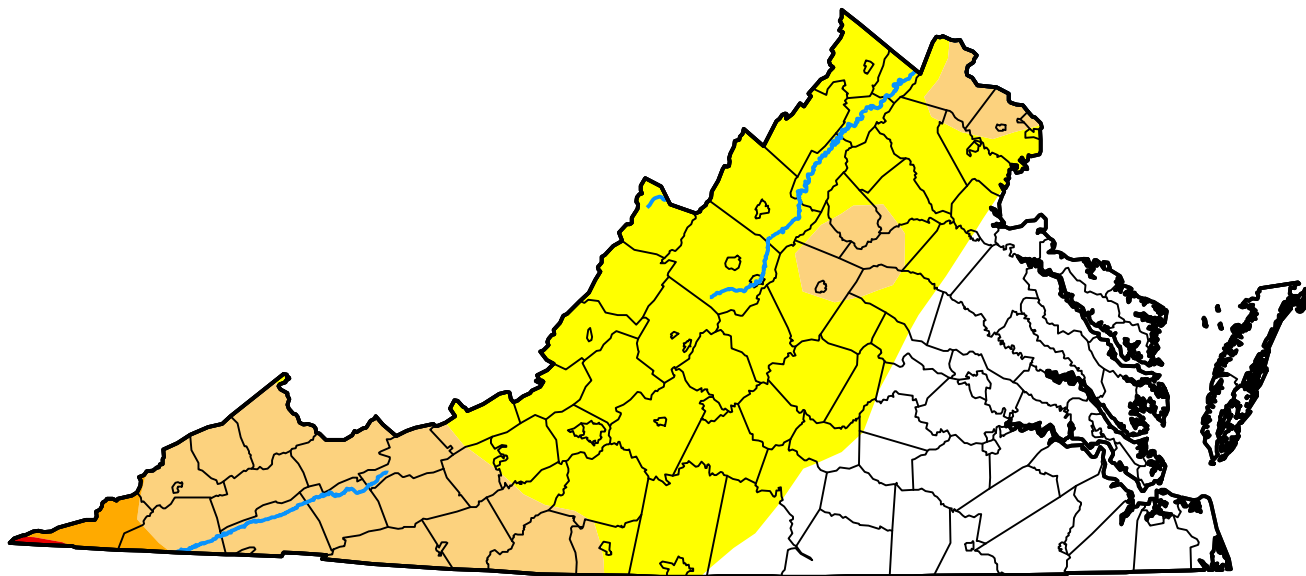

U.S. Drought Monitor Virginia

November 15, 2016
(Released Thursday, Nov. 17, 2016)
Valid 7 a.m. EST

Intensity:

-  None
-  D0 Abnormally Dry
-  D1 Moderate Drought
-  D2 Severe Drought
-  D3 Extreme Drought
-  D4 Exceptional Drought

The Drought Monitor focuses on broad-scale conditions. Local conditions may vary. For more information on the Drought Monitor, go to <https://droughtmonitor.unl.edu/About.aspx>

Author:

Richard Heim
NCEI/NOAA