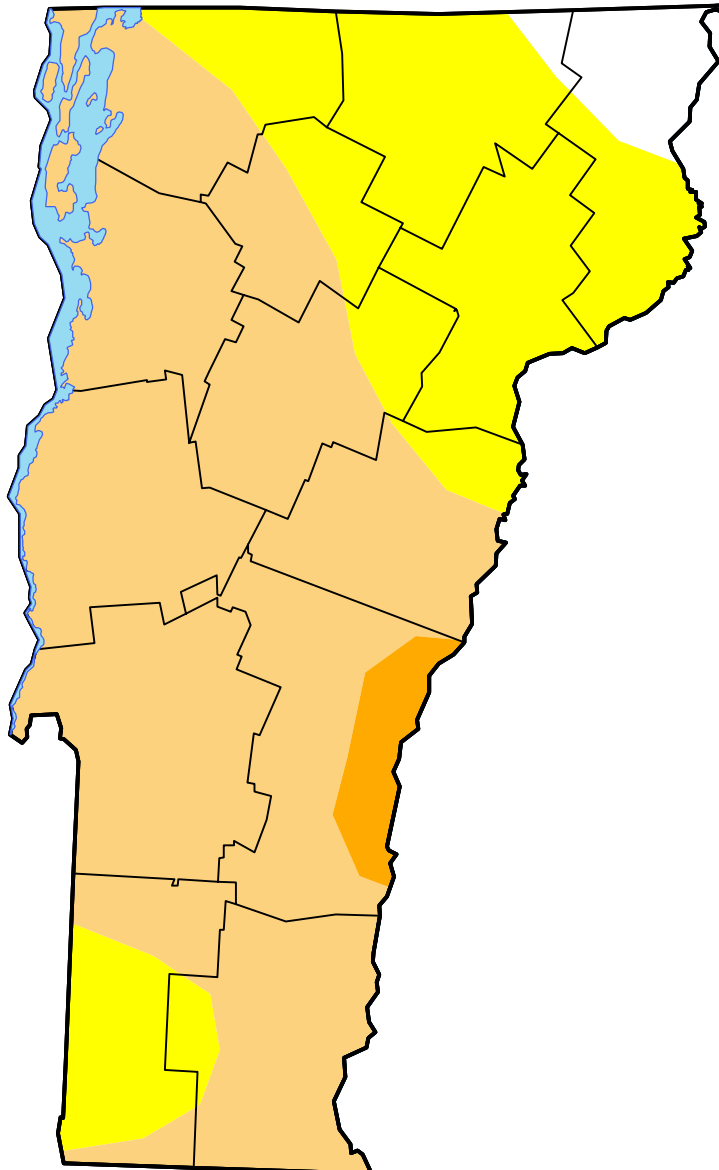

U.S. Drought Monitor

Vermont

January 31, 2017
(Released Thursday, Feb. 2, 2017)
Valid 7 a.m. EST

Intensity:

-  None
-  D0 Abnormally Dry
-  D1 Moderate Drought
-  D2 Severe Drought
-  D3 Extreme Drought
-  D4 Exceptional Drought

The Drought Monitor focuses on broad-scale conditions. Local conditions may vary. For more information on the Drought Monitor, go to <https://droughtmonitor.unl.edu/About.aspx>

Author:

David Simeral
Western Regional Climate Center