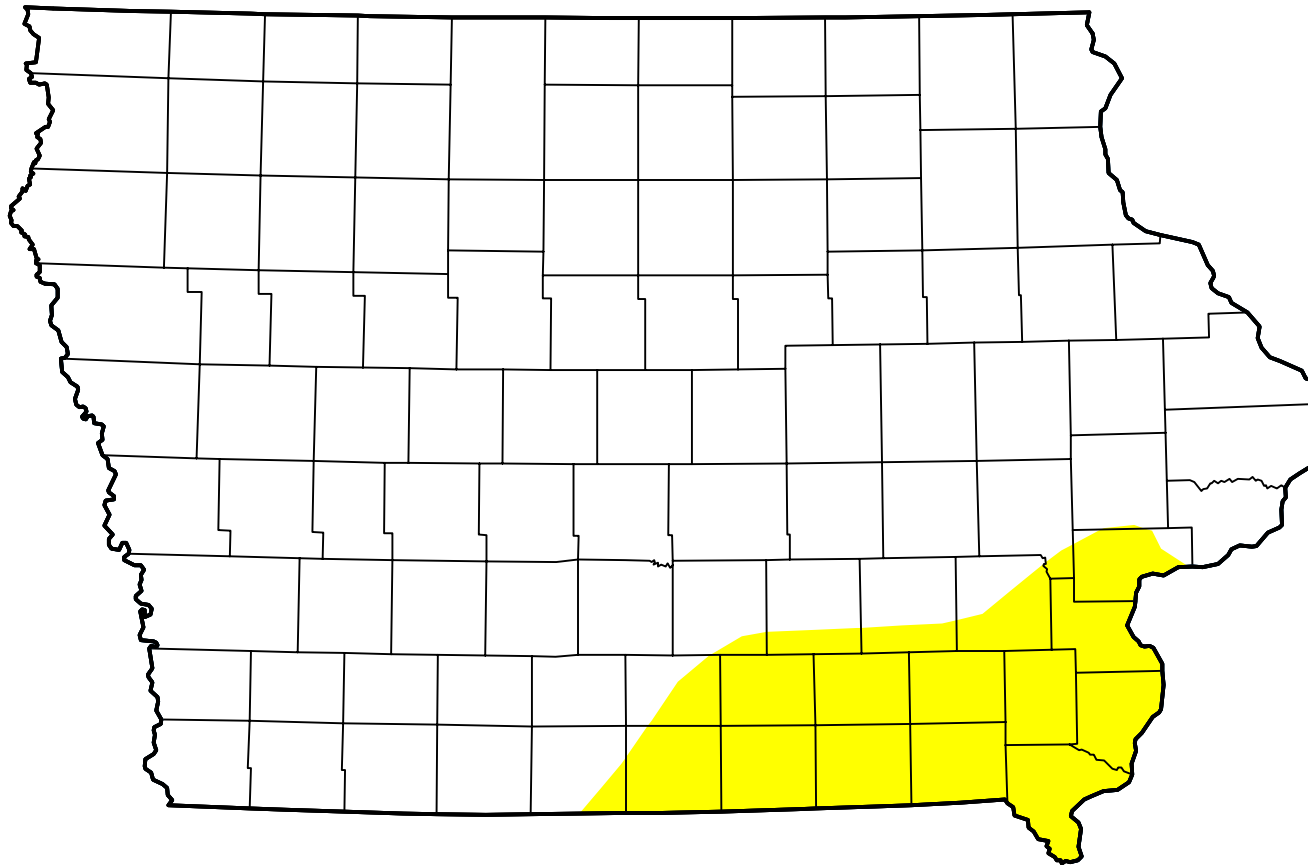

U.S. Drought Monitor

Iowa

April 4, 2017

(Released Thursday, Apr. 6, 2017)

Valid 8 a.m. EDT

Intensity:

-  None
-  D0 Abnormally Dry
-  D1 Moderate Drought
-  D2 Severe Drought
-  D3 Extreme Drought
-  D4 Exceptional Drought

The Drought Monitor focuses on broad-scale conditions. Local conditions may vary. For more information on the Drought Monitor, go to <https://droughtmonitor.unl.edu/About.aspx>

Author:

Anthony Artusa
NOAA/NWS/NCEP/CPC