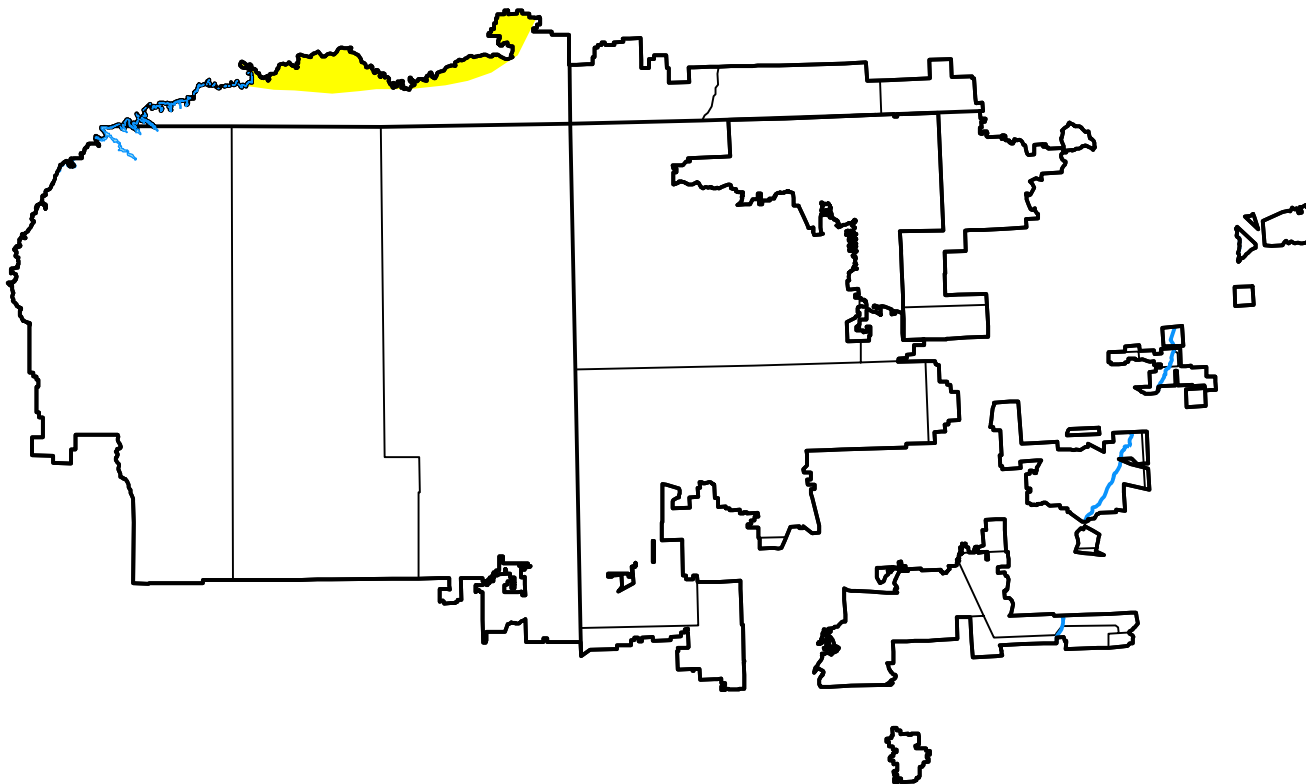

U.S. Drought Monitor 4 Corners

May 16, 2017
(Released Thursday, May. 18, 2017)
Valid 8 a.m. EDT

Intensity:

-  None
-  D0 Abnormally Dry
-  D1 Moderate Drought
-  D2 Severe Drought
-  D3 Extreme Drought
-  D4 Exceptional Drought

The Drought Monitor focuses on broad-scale conditions. Local conditions may vary. For more information on the Drought Monitor, go to <https://droughtmonitor.unl.edu/About.aspx>

Author:

Brad Rippey
U.S. Department of Agriculture