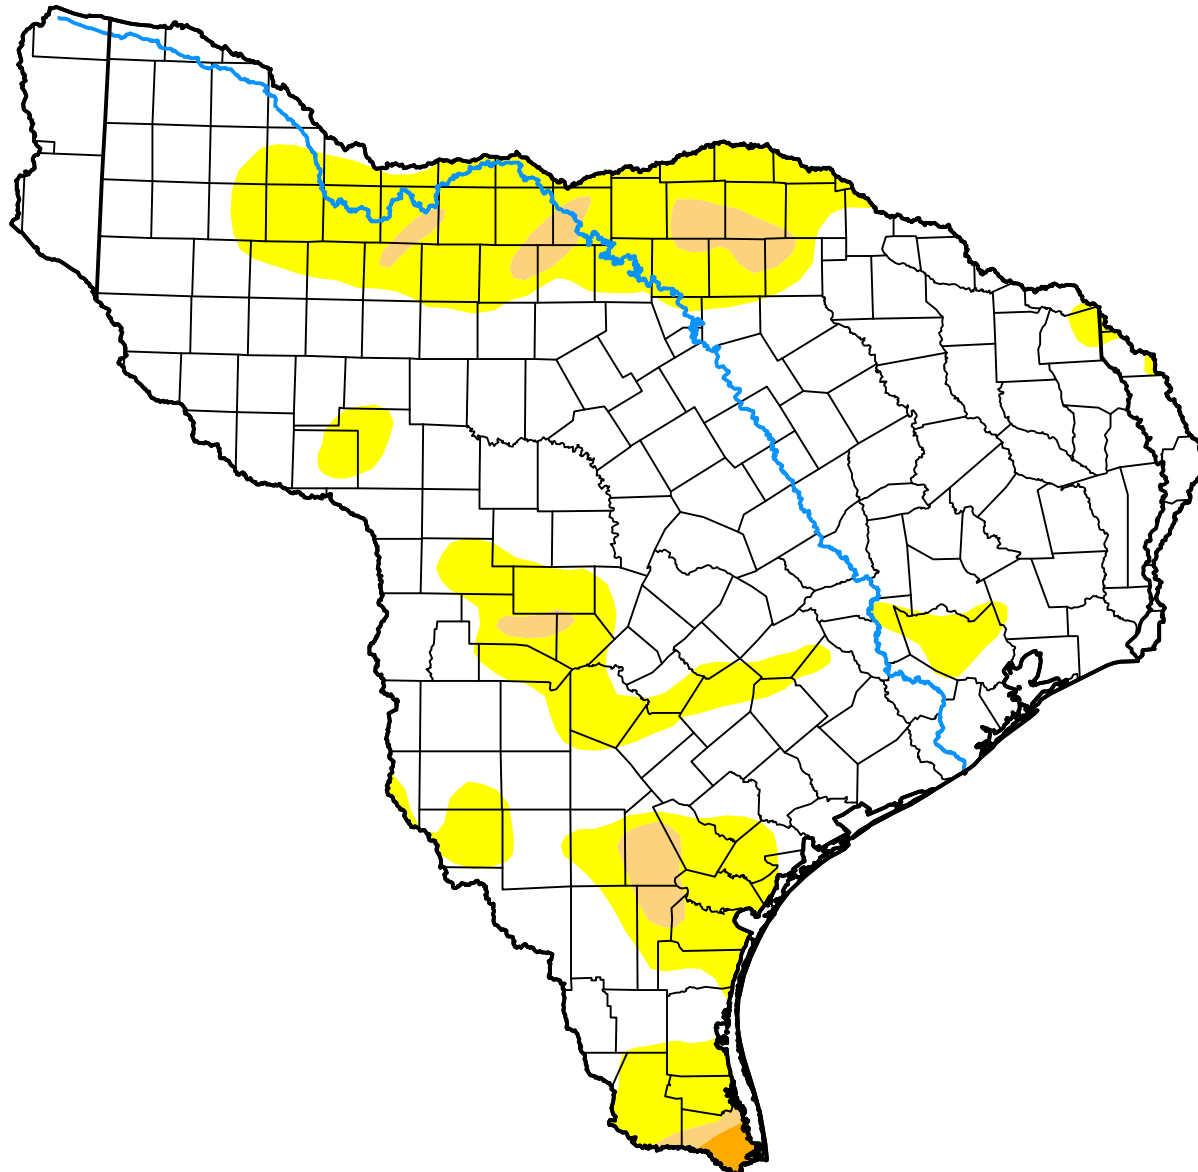

U.S. Drought Monitor Texas-Gulf Watershed

May 23, 2017
(Released Thursday, May. 25, 2017)
Valid 8 a.m. EDT

Intensity:

-  None
-  D0 Abnormally Dry
-  D1 Moderate Drought
-  D2 Severe Drought
-  D3 Extreme Drought
-  D4 Exceptional Drought

The Drought Monitor focuses on broad-scale conditions. Local conditions may vary. For more information on the Drought Monitor, go to <https://droughtmonitor.unl.edu/About.aspx>

Author:

Brad Rippey
U.S. Department of Agriculture