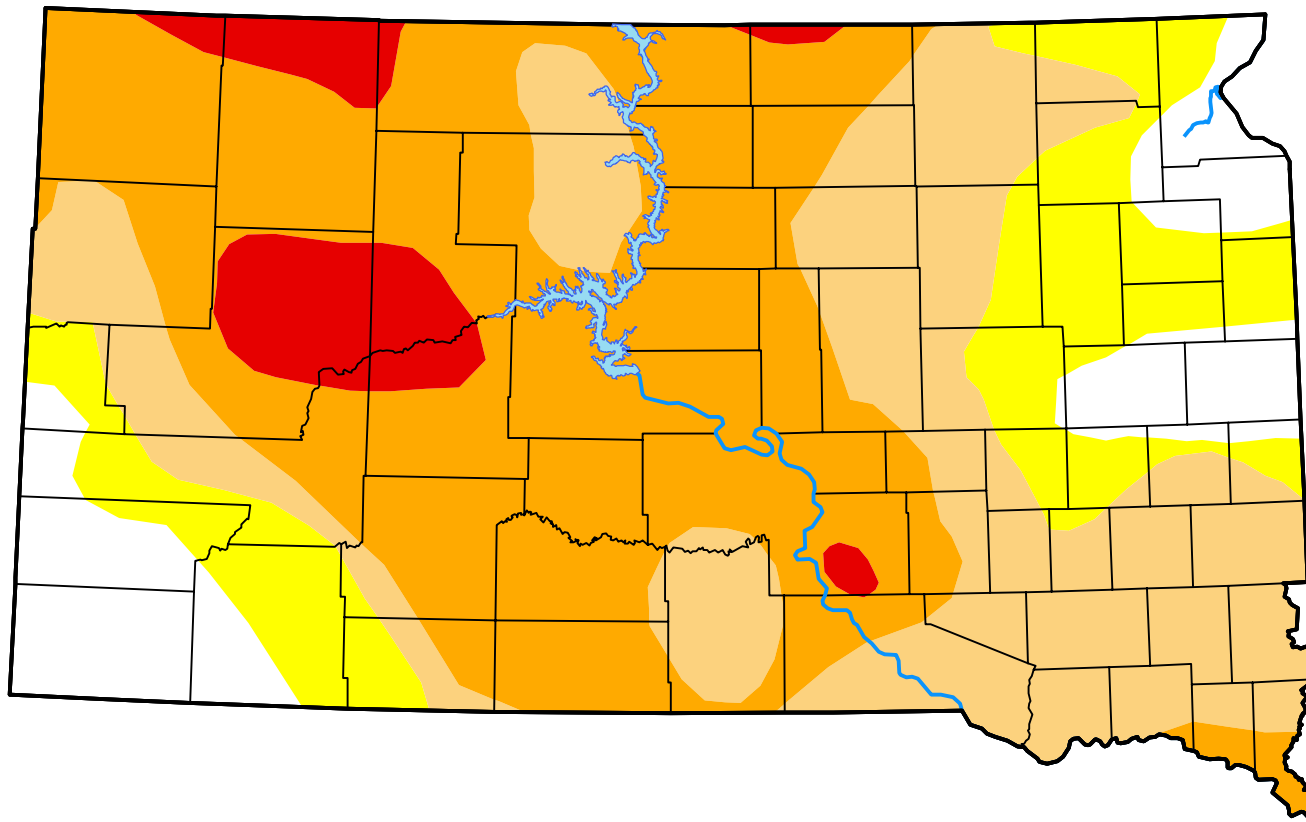

U.S. Drought Monitor South Dakota

August 15, 2017
(Released Thursday, Aug. 17, 2017)
Valid 8 a.m. EDT

Intensity:

-  None
-  D0 Abnormally Dry
-  D1 Moderate Drought
-  D2 Severe Drought
-  D3 Extreme Drought
-  D4 Exceptional Drought

The Drought Monitor focuses on broad-scale conditions. Local conditions may vary. For more information on the Drought Monitor, go to <https://droughtmonitor.unl.edu/About.aspx>

Author:

Jessica Blunden
NCEI/NOAA