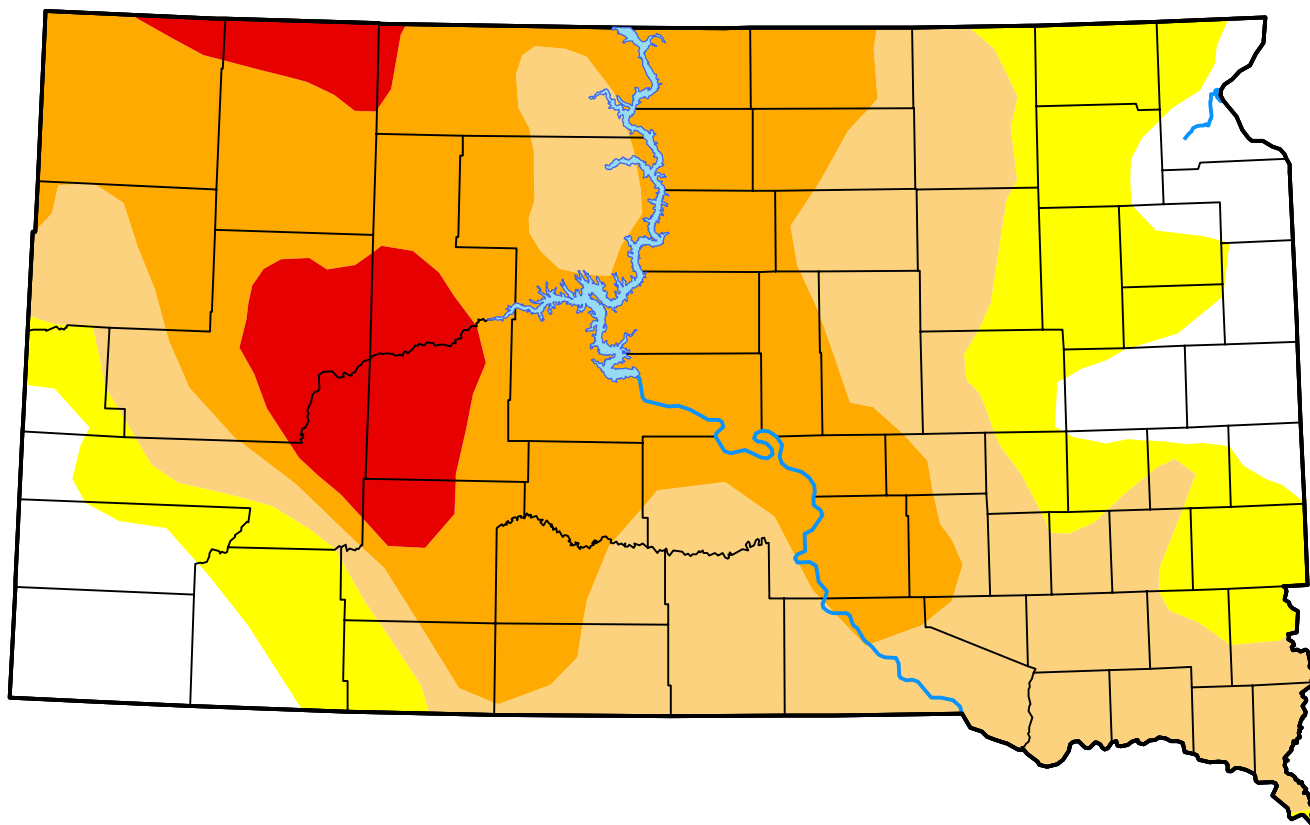

U.S. Drought Monitor South Dakota

August 22, 2017
(Released Thursday, Aug. 24, 2017)
Valid 8 a.m. EDT

Intensity:

-  None
-  D0 Abnormally Dry
-  D1 Moderate Drought
-  D2 Severe Drought
-  D3 Extreme Drought
-  D4 Exceptional Drought

The Drought Monitor focuses on broad-scale conditions. Local conditions may vary. For more information on the Drought Monitor, go to <https://droughtmonitor.unl.edu/About.aspx>

Author:

Chris Fenimore
NCEI/NESDIS/NOAA