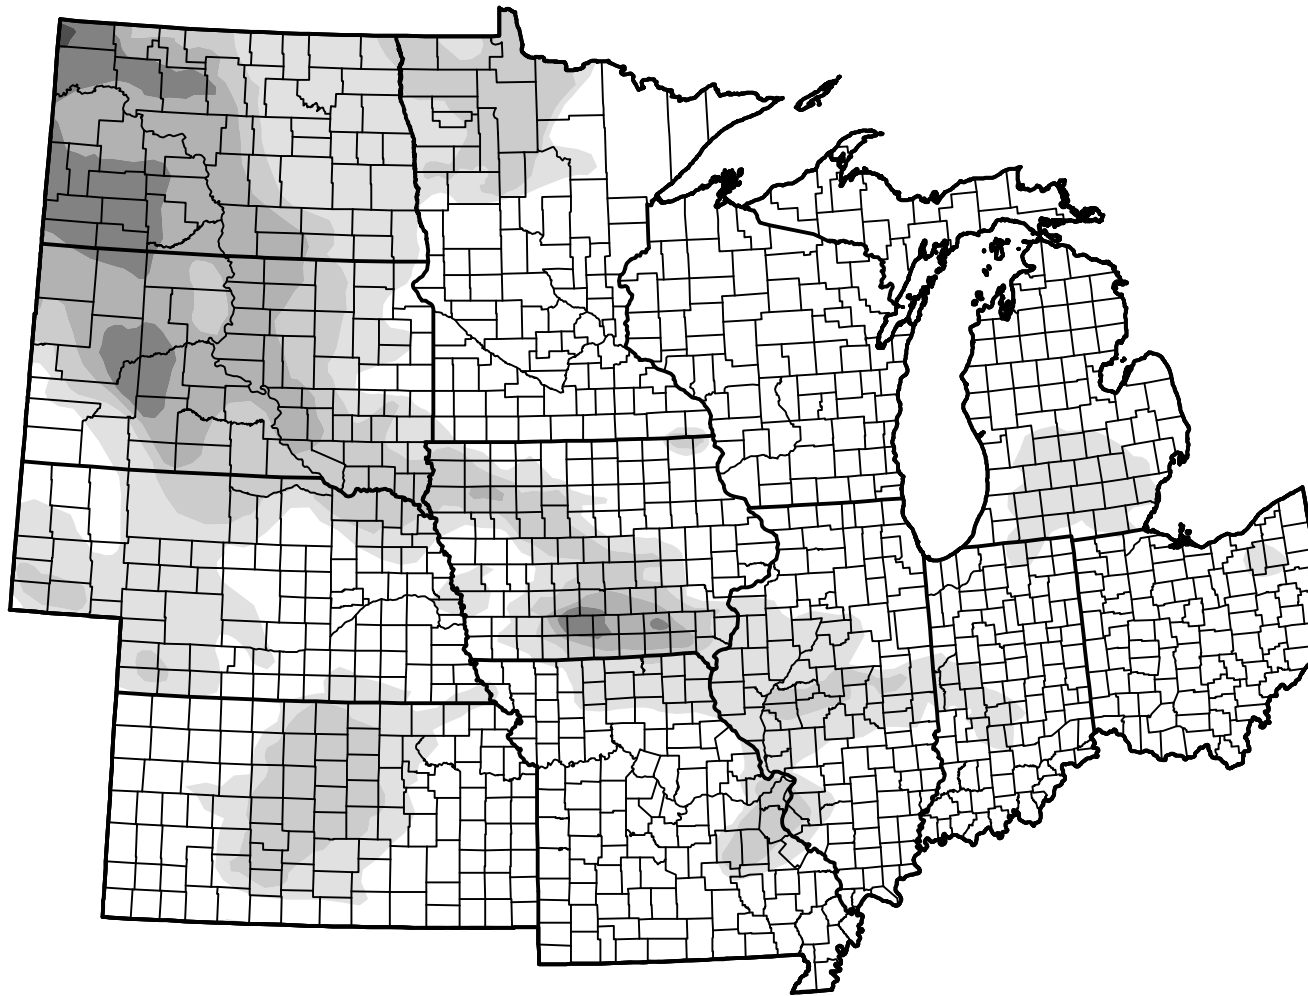

# U.S. Drought Monitor

## North Central States

August 22, 2017  
(Released Thursday, Aug. 24, 2017)  
Valid 8 a.m. EDT