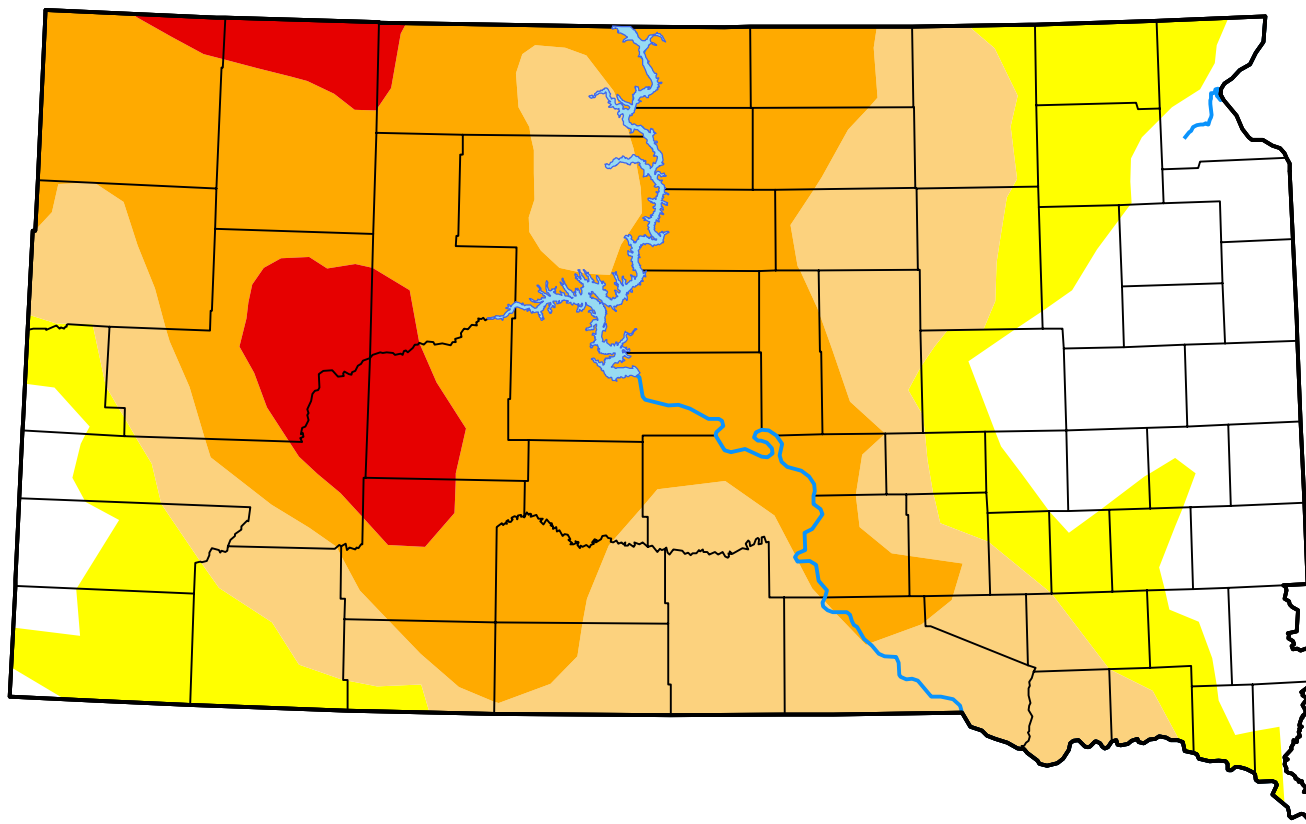

U.S. Drought Monitor South Dakota

August 29, 2017
(Released Thursday, Aug. 31, 2017)
Valid 8 a.m. EDT

Intensity:

-  None
-  D0 Abnormally Dry
-  D1 Moderate Drought
-  D2 Severe Drought
-  D3 Extreme Drought
-  D4 Exceptional Drought

The Drought Monitor focuses on broad-scale conditions. Local conditions may vary. For more information on the Drought Monitor, go to <https://droughtmonitor.unl.edu/About.aspx>

Author:

Chris Fenimore
NCEI/NESDIS/NOAA