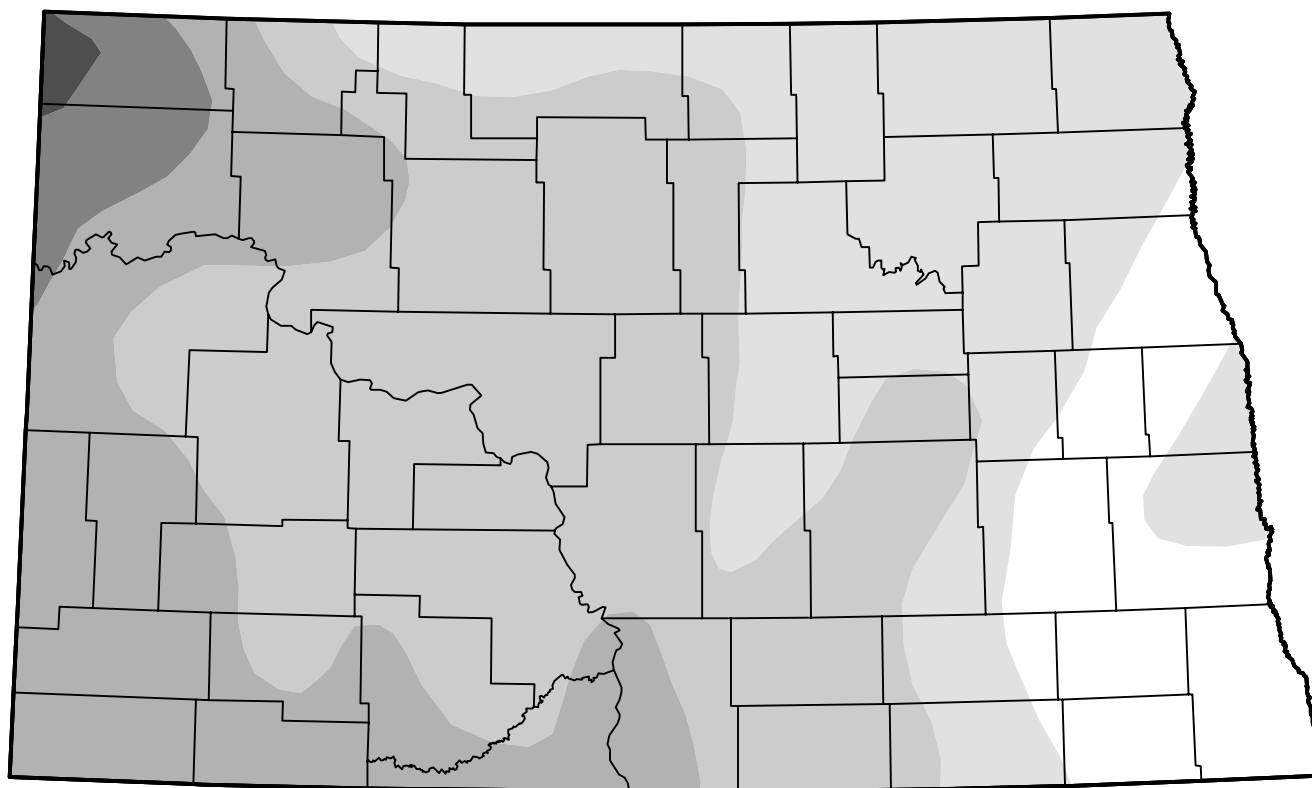

U.S. Drought Monitor North Dakota

September 26, 2017
(Released Thursday, Sep. 28, 2017)
Valid 8 a.m. EDT

Intensity:

-  None
-  D0 Abnormally Dry
-  D1 Moderate Drought
-  D2 Severe Drought
-  D3 Extreme Drought
-  D4 Exceptional Drought

The Drought Monitor focuses on broad-scale conditions. Local conditions may vary. For more information on the Drought Monitor, go to <https://droughtmonitor.unl.edu/About.aspx>

Author:

Brad Rippey
U.S. Department of Agriculture