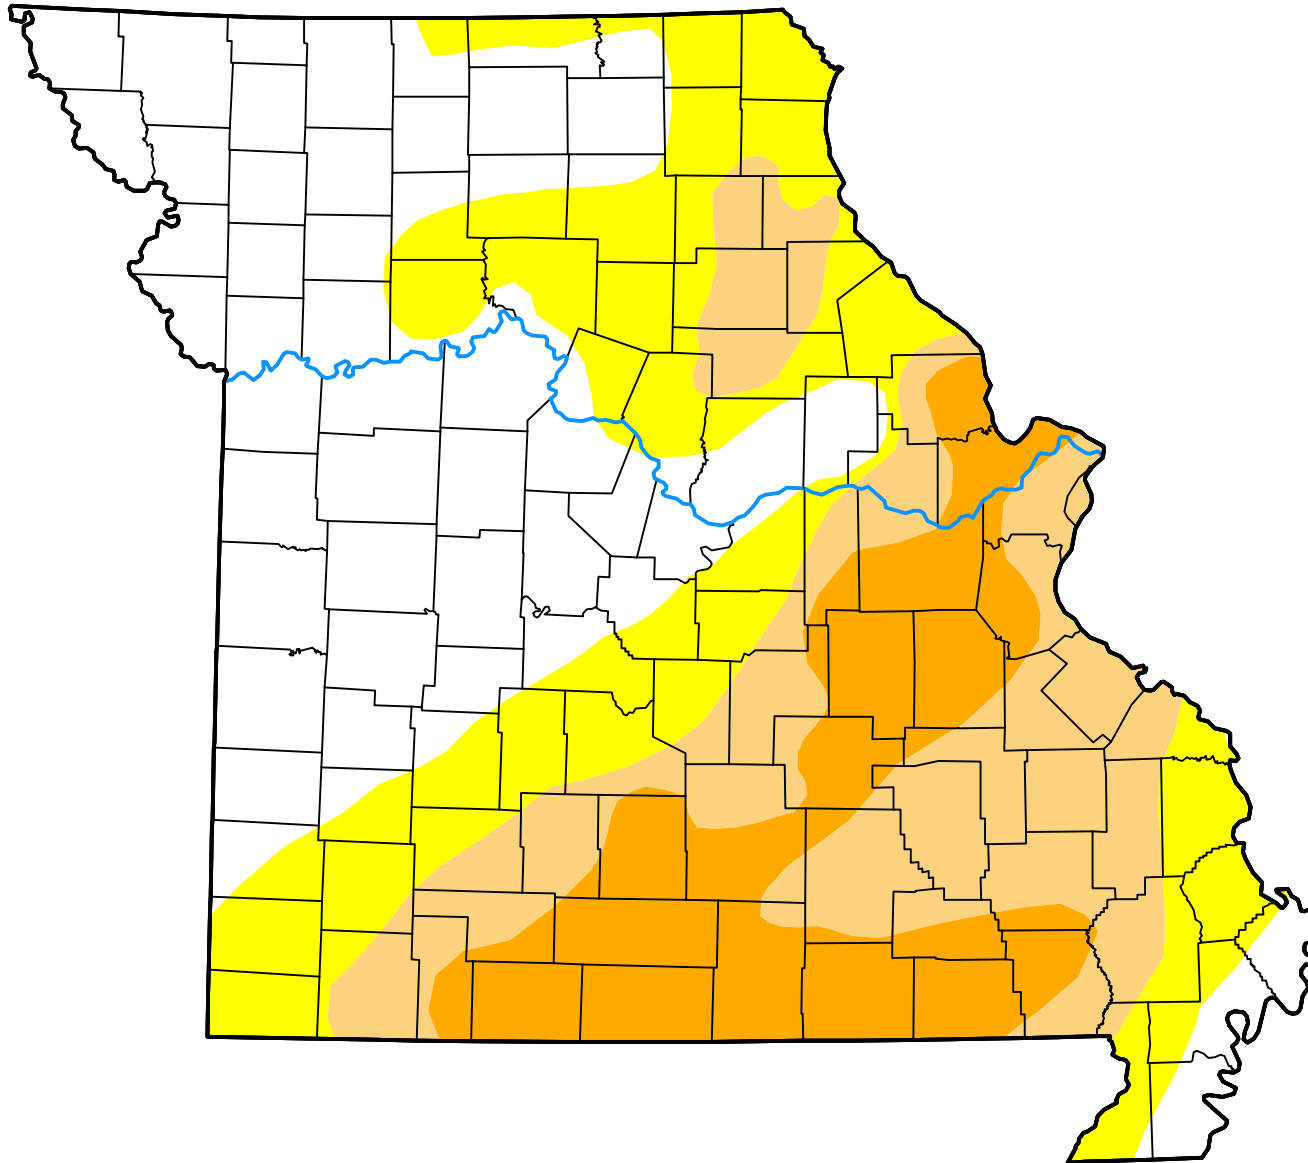

# U.S. Drought Monitor

## Missouri

**November 14, 2017**  
(Released Thursday, Nov. 16, 2017)  
Valid 7 a.m. EST

### Intensity:

-  None
-  D0 Abnormally Dry
-  D1 Moderate Drought
-  D2 Severe Drought
-  D3 Extreme Drought
-  D4 Exceptional Drought

*The Drought Monitor focuses on broad-scale conditions. Local conditions may vary. For more information on the Drought Monitor, go to <https://droughtmonitor.unl.edu/About.aspx>*