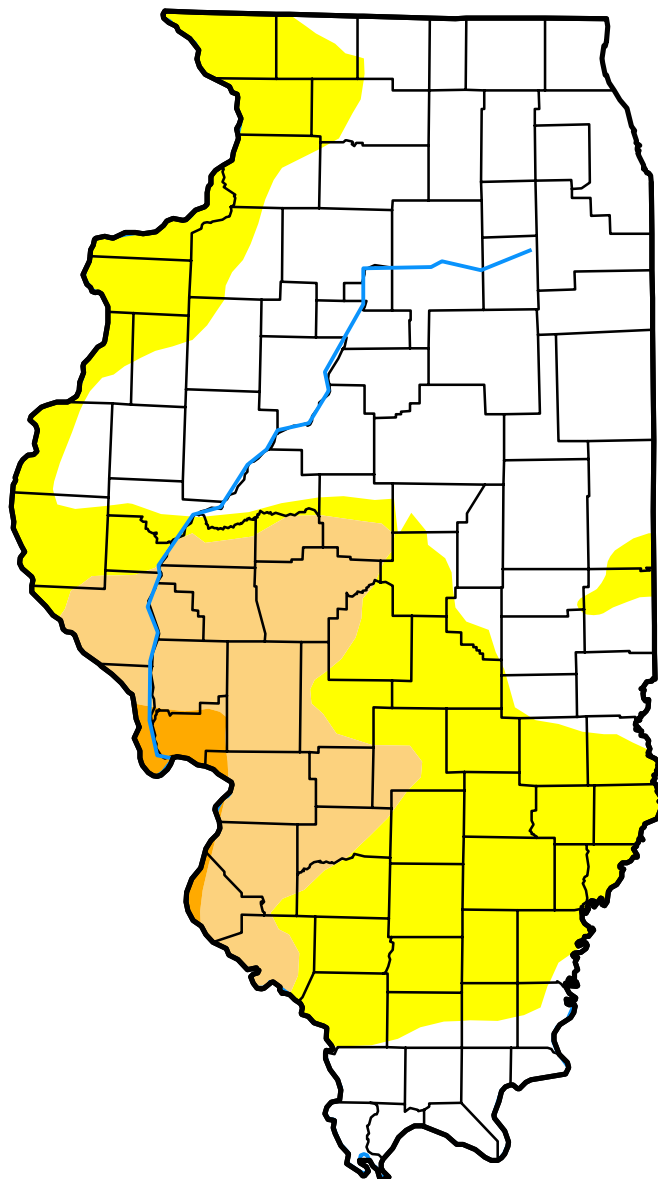

# U.S. Drought Monitor

## Illinois

**December 26, 2017**  
(Released Thursday, Dec. 28, 2017)  
Valid 7 a.m. EST

### Intensity:

-  D0 Abnormally Dry
-  D1 Moderate Drought
-  D2 Severe Drought
-  D3 Extreme Drought
-  D4 Exceptional Drought

*The Drought Monitor focuses on broad-scale conditions. Local conditions may vary. See accompanying text summary for forecast statements.*