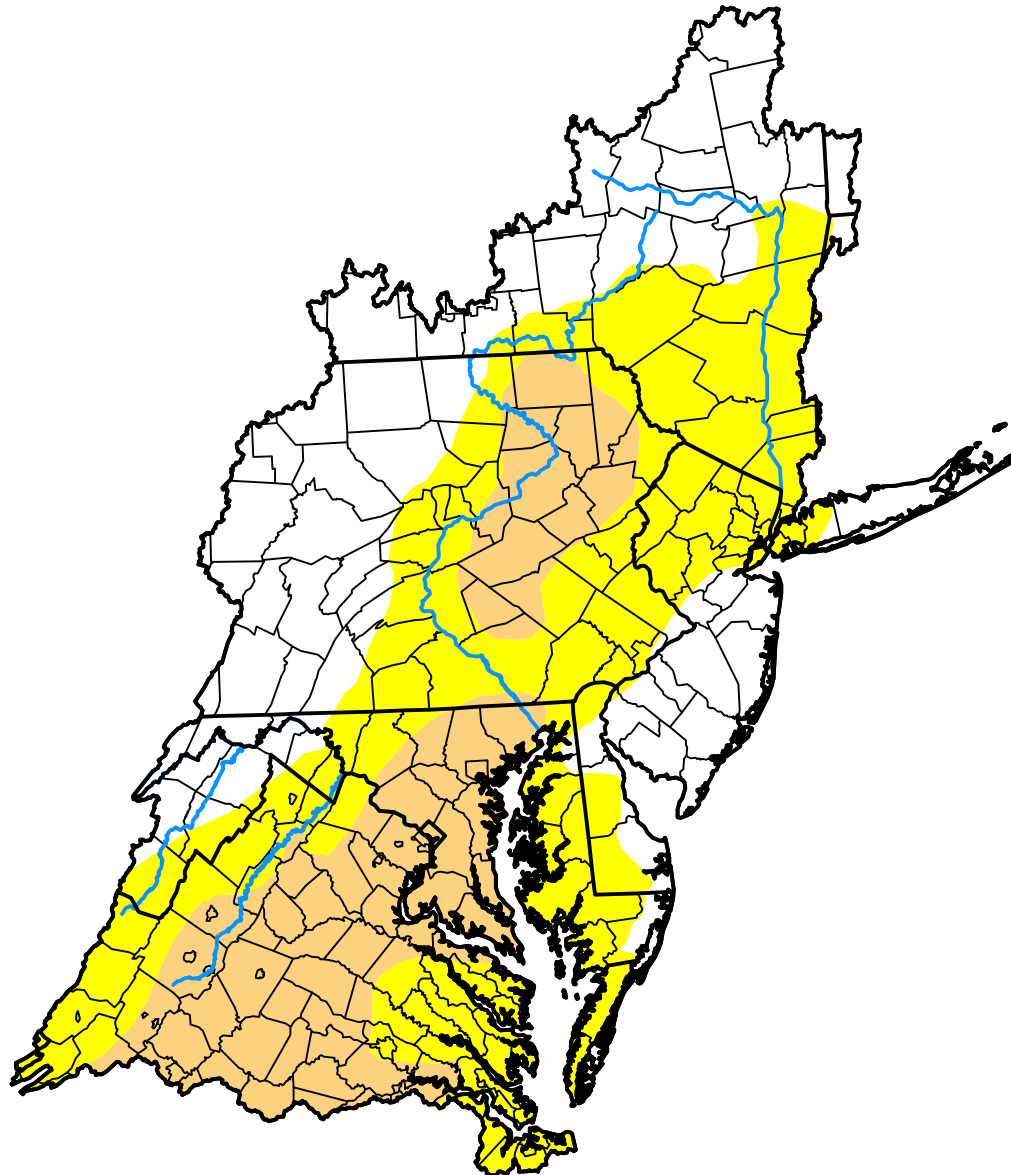

# U.S. Drought Monitor

## Mid Atlantic Watershed

January 2, 2018  
(Released Thursday, Jan. 4, 2018)  
Valid 7 a.m. EST

### Intensity:

-  None
-  D0 Abnormally Dry
-  D1 Moderate Drought
-  D2 Severe Drought
-  D3 Extreme Drought
-  D4 Exceptional Drought

*The Drought Monitor focuses on broad-scale conditions. Local conditions may vary. For more information on the Drought Monitor, go to <https://droughtmonitor.unl.edu/About.aspx>*