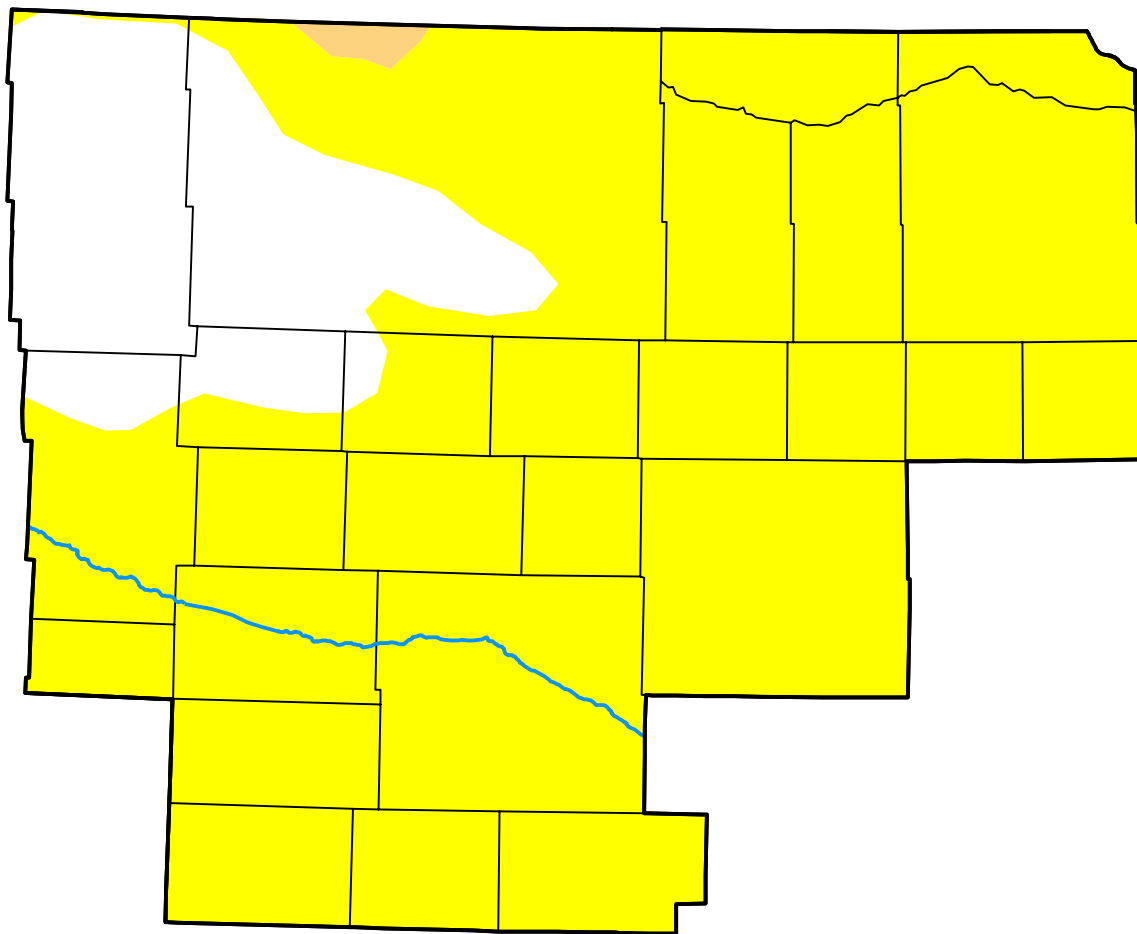

U.S. Drought Monitor

North Platte, NE WFO

January 2, 2018
 (Released Thursday, Jan. 4, 2018)
 Valid 7 a.m. EST

Drought Conditions (Percent Area)

	None	D0-D4	D1-D4	D2-D4	D3-D4	D4
Current	17.38	82.62	0.48	0.00	0.00	0.00
Last Week <i>12-28-2017</i>	17.38	82.62	0.48	0.00	0.00	0.00
3 Months Ago <i>10-05-2017</i>	86.50	13.50	1.77	0.00	0.00	0.00
Start of Calendar Year <i>01-04-2018</i>	17.38	82.62	0.48	0.00	0.00	0.00
Start of Water Year <i>09-28-2017</i>	85.90	14.10	1.77	0.00	0.00	0.00
One Year Ago <i>01-05-2017</i>	40.89	59.11	12.29	0.00	0.00	0.00

Intensity:

The Drought Monitor focuses on broad-scale conditions. Local conditions may vary. For more information on the Drought Monitor, go to <https://droughtmonitor.unl.edu/About.aspx>

Author:

Eric Luebehusen
 U.S. Department of Agriculture