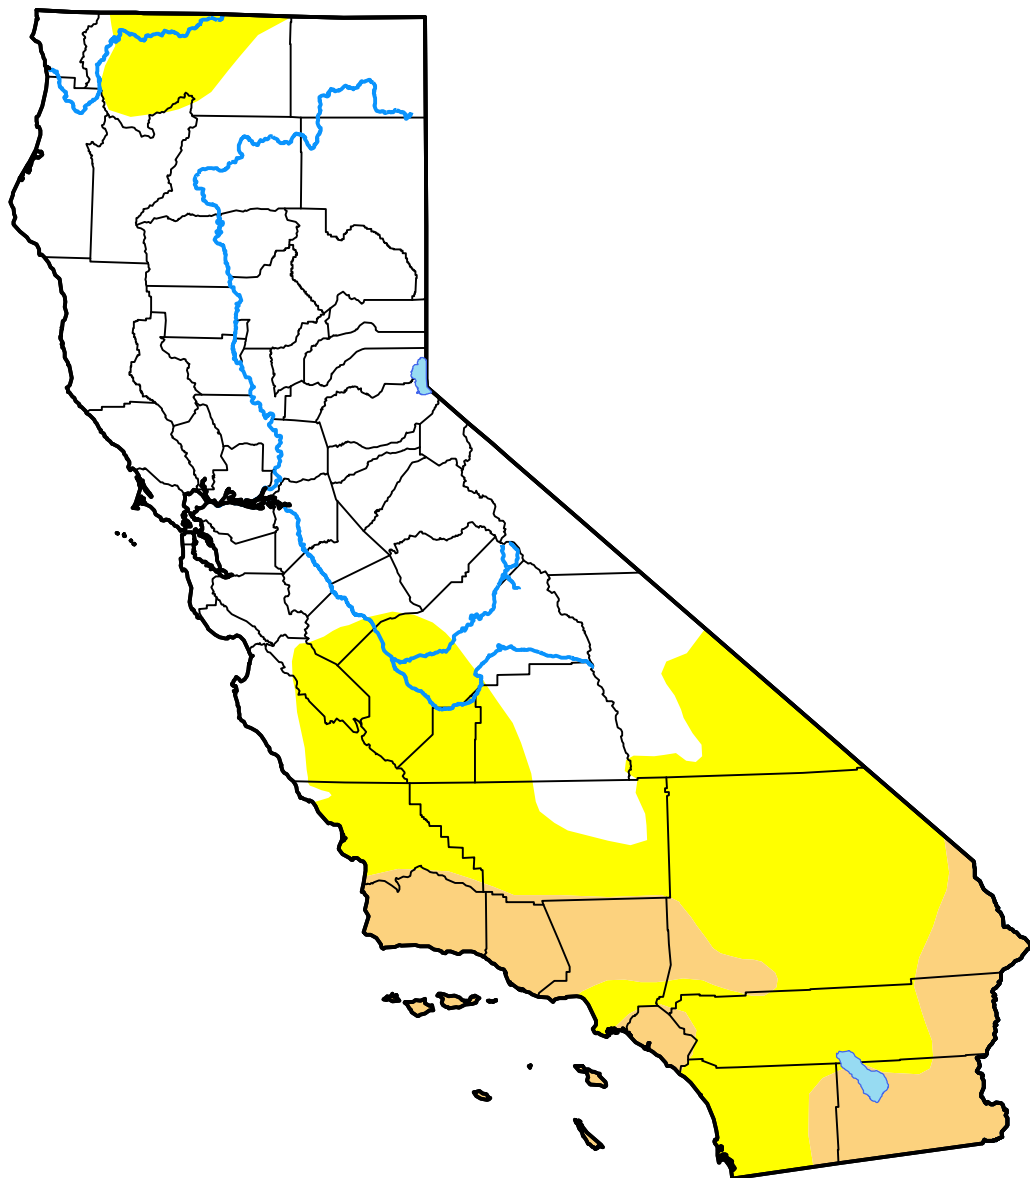

U.S. Drought Monitor California

January 16, 2018
(Released Thursday, Jan. 18, 2018)
Valid 7 a.m. EST

Intensity:

-  None
-  D0 Abnormally Dry
-  D1 Moderate Drought
-  D2 Severe Drought
-  D3 Extreme Drought
-  D4 Exceptional Drought

The Drought Monitor focuses on broad-scale conditions. Local conditions may vary. For more information on the Drought Monitor, go to <https://droughtmonitor.unl.edu/About.aspx>

Author:

Brian Fuchs
National Drought Mitigation Center