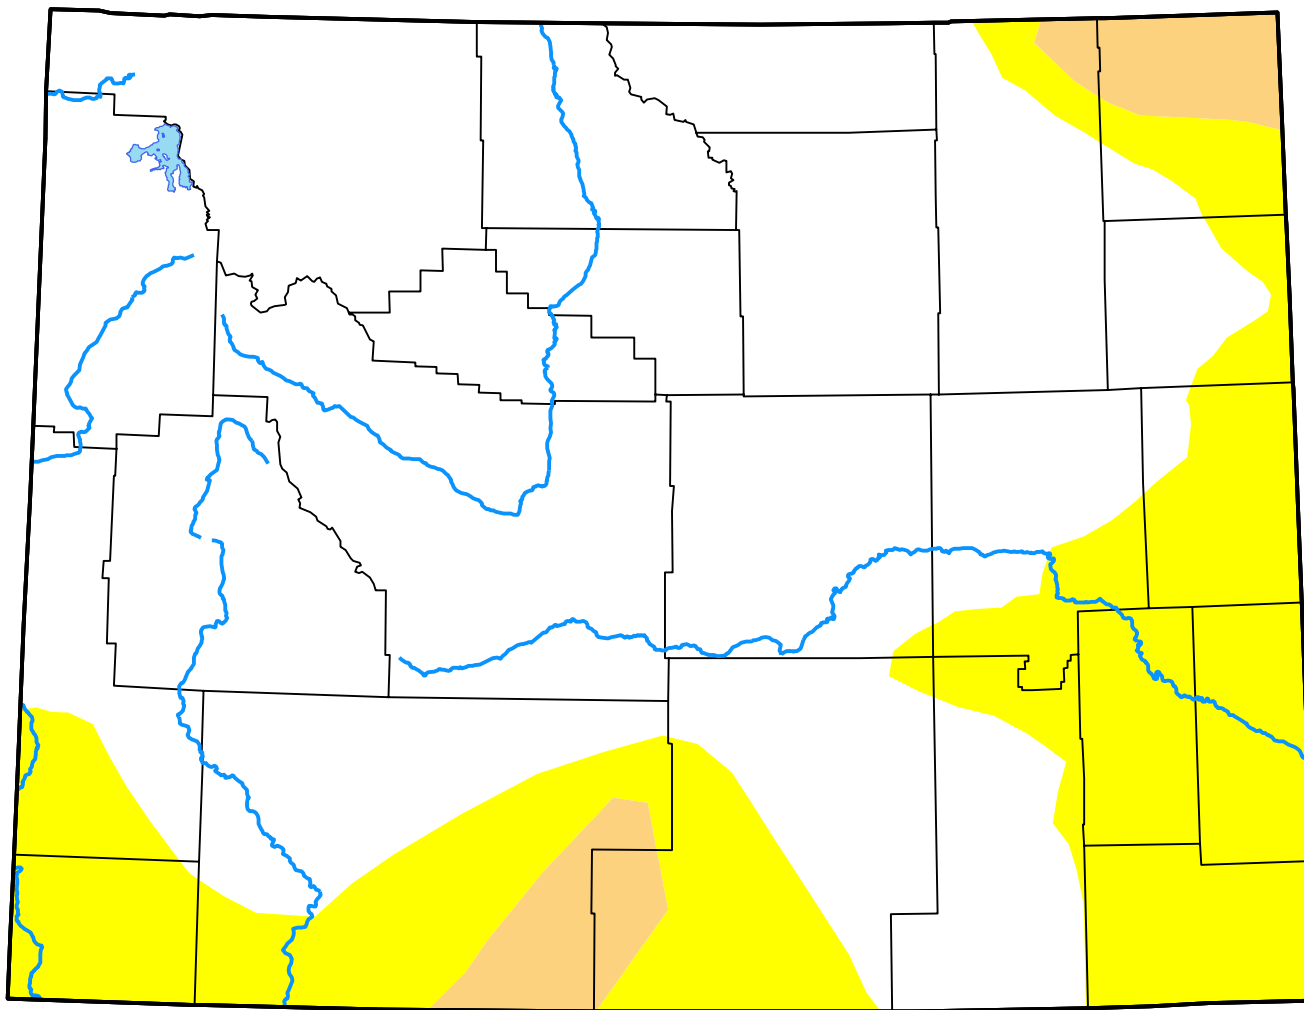

U.S. Drought Monitor Wyoming

January 16, 2018
(Released Thursday, Jan. 18, 2018)
Valid 7 a.m. EST

Intensity:

-  None
-  D0 Abnormally Dry
-  D1 Moderate Drought
-  D2 Severe Drought
-  D3 Extreme Drought
-  D4 Exceptional Drought

The Drought Monitor focuses on broad-scale conditions. Local conditions may vary. For more information on the Drought Monitor, go to <https://droughtmonitor.unl.edu/About.aspx>

Author:

Brian Fuchs
National Drought Mitigation Center