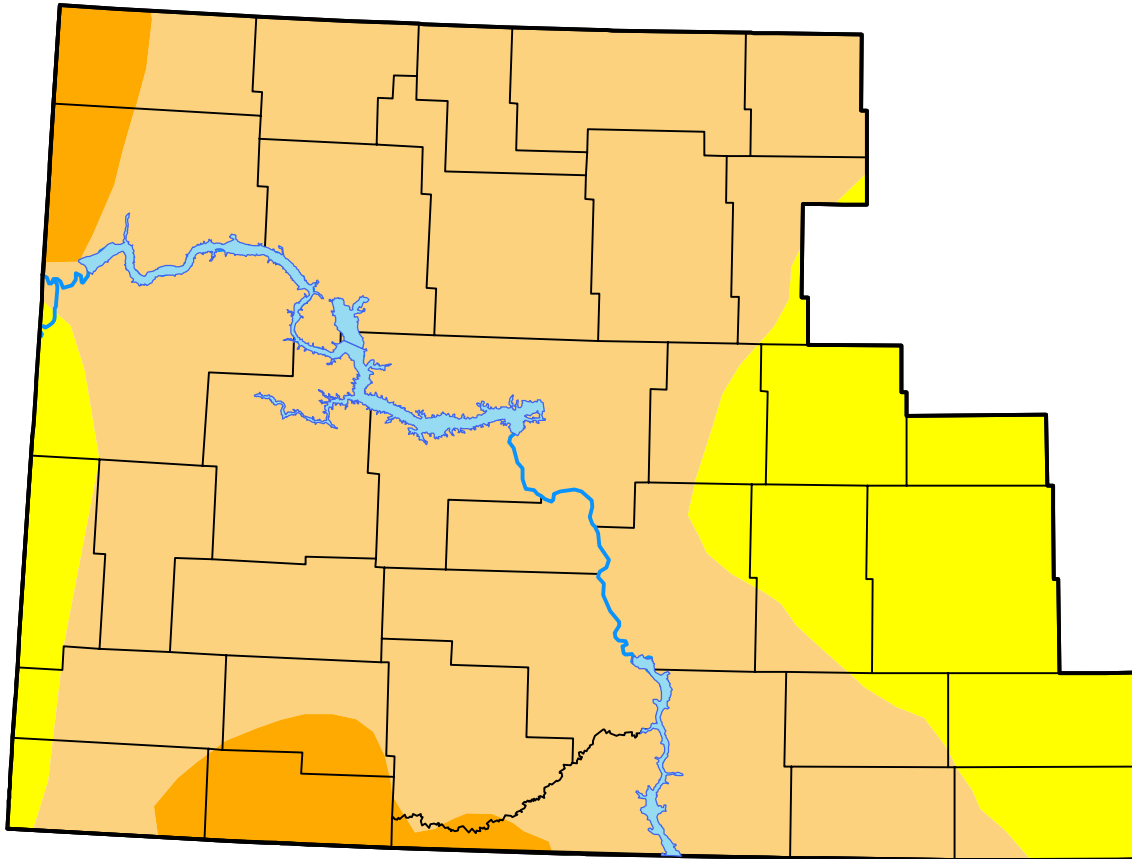

U.S. Drought Monitor

Bismarck, ND WFO

January 16, 2018
 (Released Thursday, Jan. 18, 2018)
 Valid 7 a.m. EST

Drought Conditions (Percent Area)

	None	D0	D1	D2	D3	D4
Current	0.00	20.05	73.87	6.09	0.00	0.00
Last Week <i>01-11-2018</i>	0.00	20.05	73.87	6.09	0.00	0.00
3 Months Ago <i>10-19-2017</i>	3.55	46.15	46.36	3.94	0.00	0.00
Start of Calendar Year <i>01-04-2018</i>	0.00	16.82	77.01	6.17	0.00	0.00
Start of Water Year <i>09-28-2017</i>	0.73	12.53	54.27	27.82	4.07	0.57
One Year Ago <i>01-19-2017</i>	91.53	8.47	0.00	0.00	0.00	0.00

Intensity:

- None
- D0 Abnormally Dry
- D1 Moderate Drought
- D2 Severe Drought
- D3 Extreme Drought
- D4 Exceptional Drought

The Drought Monitor focuses on broad-scale conditions. Local conditions may vary. For more information on the Drought Monitor, go to <https://droughtmonitor.unl.edu/About.aspx>