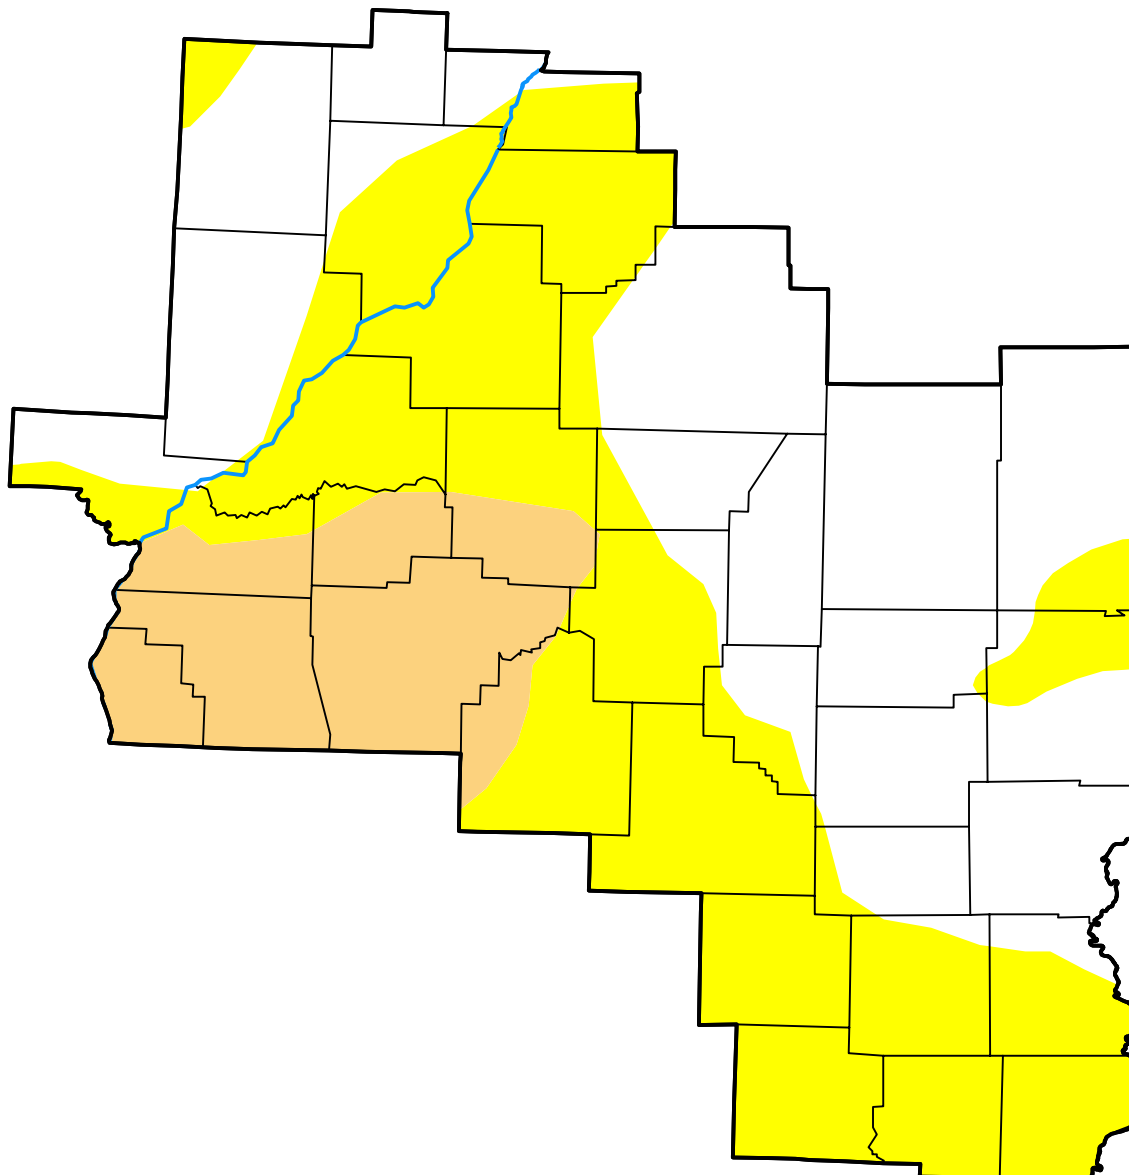

U.S. Drought Monitor Lincoln, IL WFO

January 16, 2018
(Released Thursday, Jan. 18, 2018)
Valid 7 a.m. EST

Intensity:

-  None
-  D0 Abnormally Dry
-  D1 Moderate Drought
-  D2 Severe Drought
-  D3 Extreme Drought
-  D4 Exceptional Drought

The Drought Monitor focuses on broad-scale conditions. Local conditions may vary. For more information on the Drought Monitor, go to <https://droughtmonitor.unl.edu/About.aspx>

Author:

Brian Fuchs
National Drought Mitigation Center