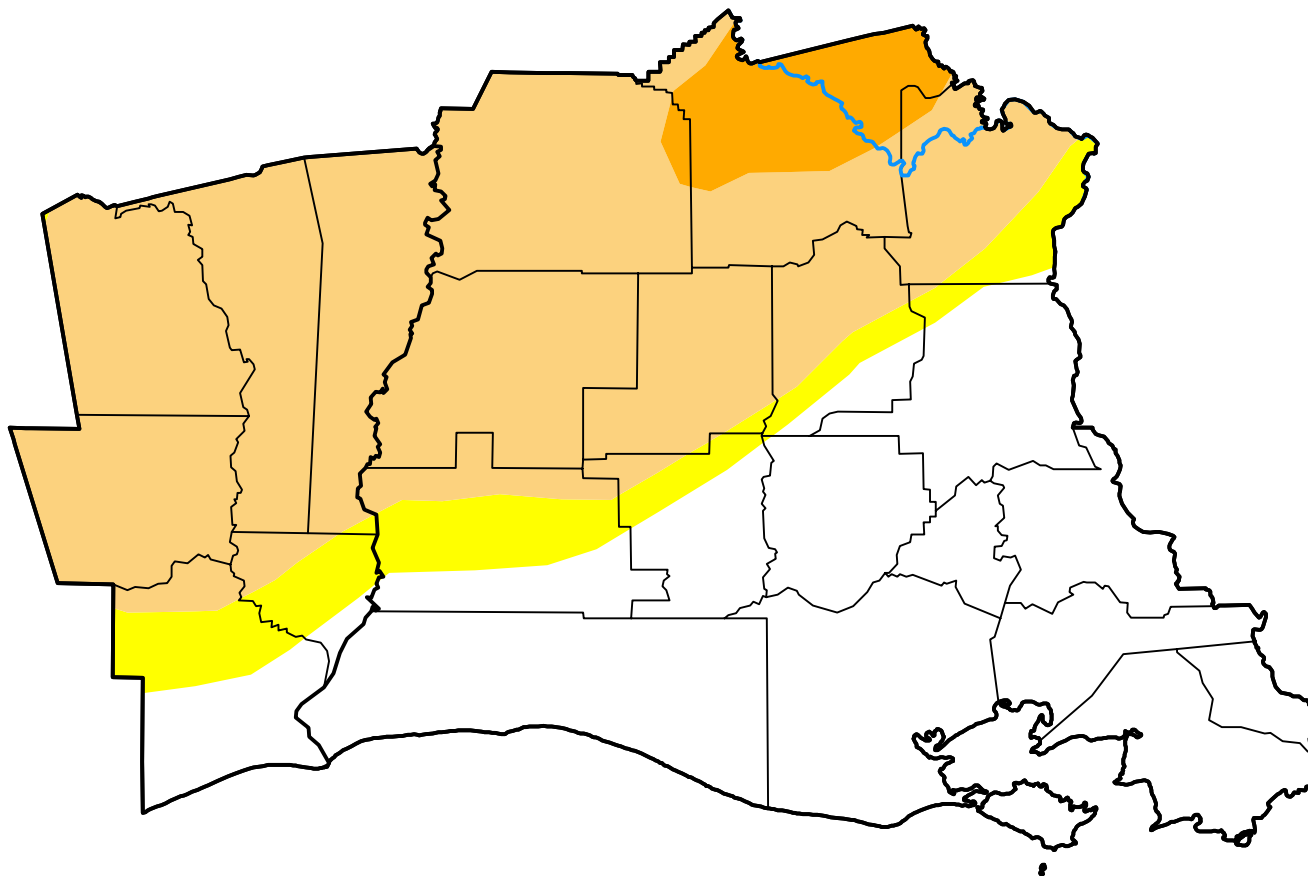

# U.S. Drought Monitor

## Lake Charles, LA WFO

January 16, 2018  
(Released Thursday, Jan. 18, 2018)  
Valid 7 a.m. EST

### Intensity:

- None
- D0 Abnormally Dry
- D1 Moderate Drought
- D2 Severe Drought
- D3 Extreme Drought
- D4 Exceptional Drought

*The Drought Monitor focuses on broad-scale conditions. Local conditions may vary. For more information on the Drought Monitor, go to <https://droughtmonitor.unl.edu/About.aspx>*