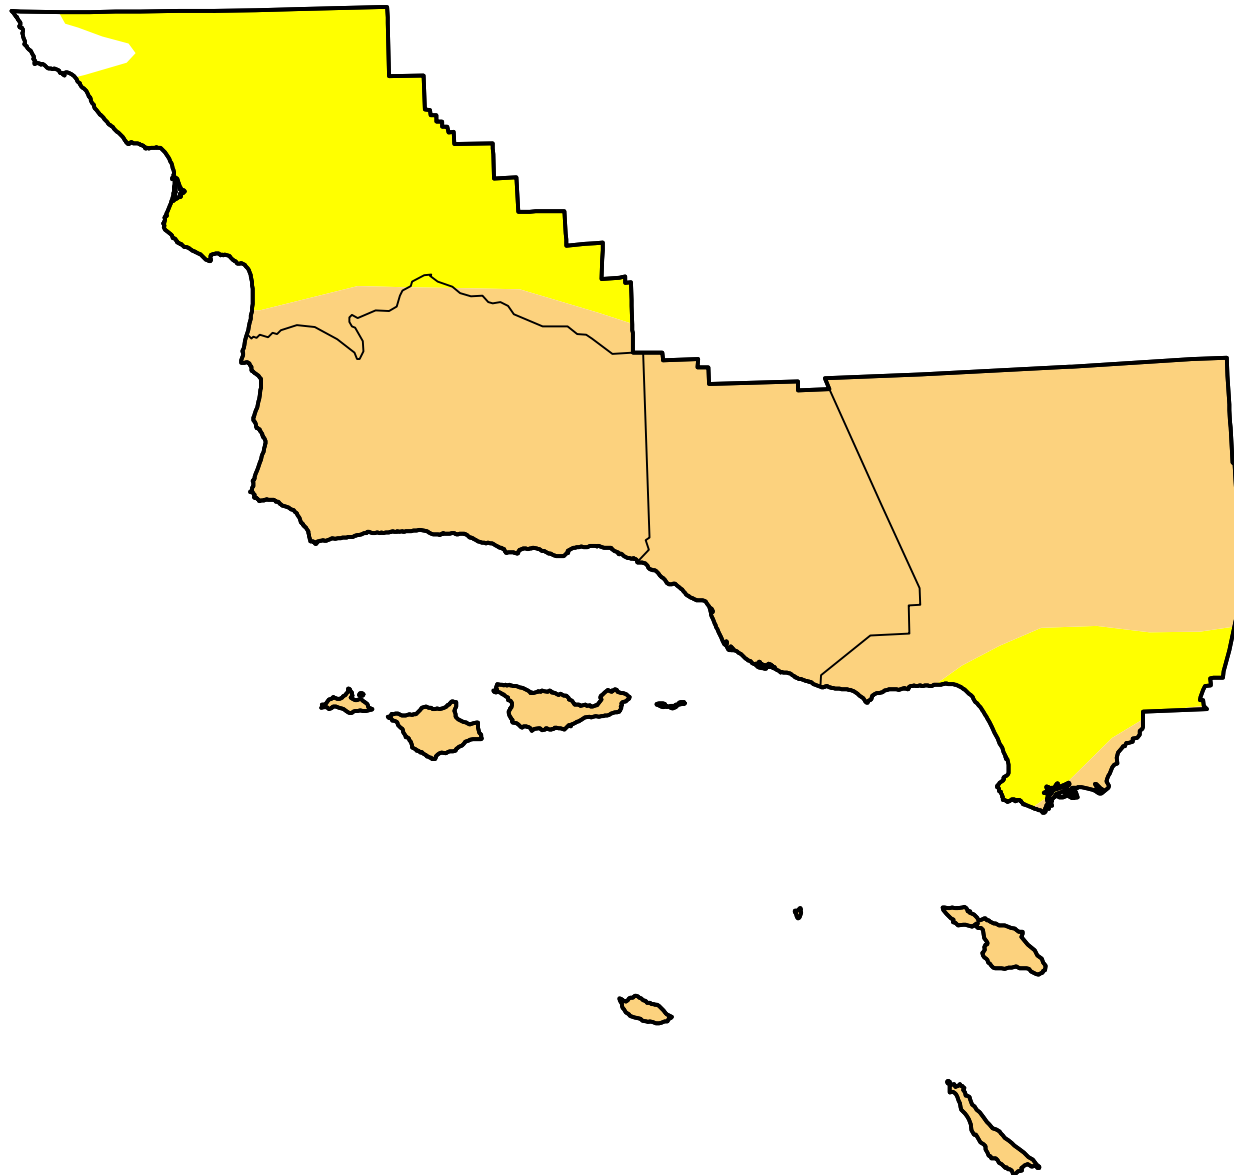

U.S. Drought Monitor

Los Angeles, CA WFO

January 23, 2018
(Released Thursday, Jan. 25, 2018)
Valid 7 a.m. EST

Intensity:

-  None
-  D0 Abnormally Dry
-  D1 Moderate Drought
-  D2 Severe Drought
-  D3 Extreme Drought
-  D4 Exceptional Drought

The Drought Monitor focuses on broad-scale conditions. Local conditions may vary. For more information on the Drought Monitor, go to <https://droughtmonitor.unl.edu/About.aspx>

Author:

Richard Heim
NCEI/NOAA