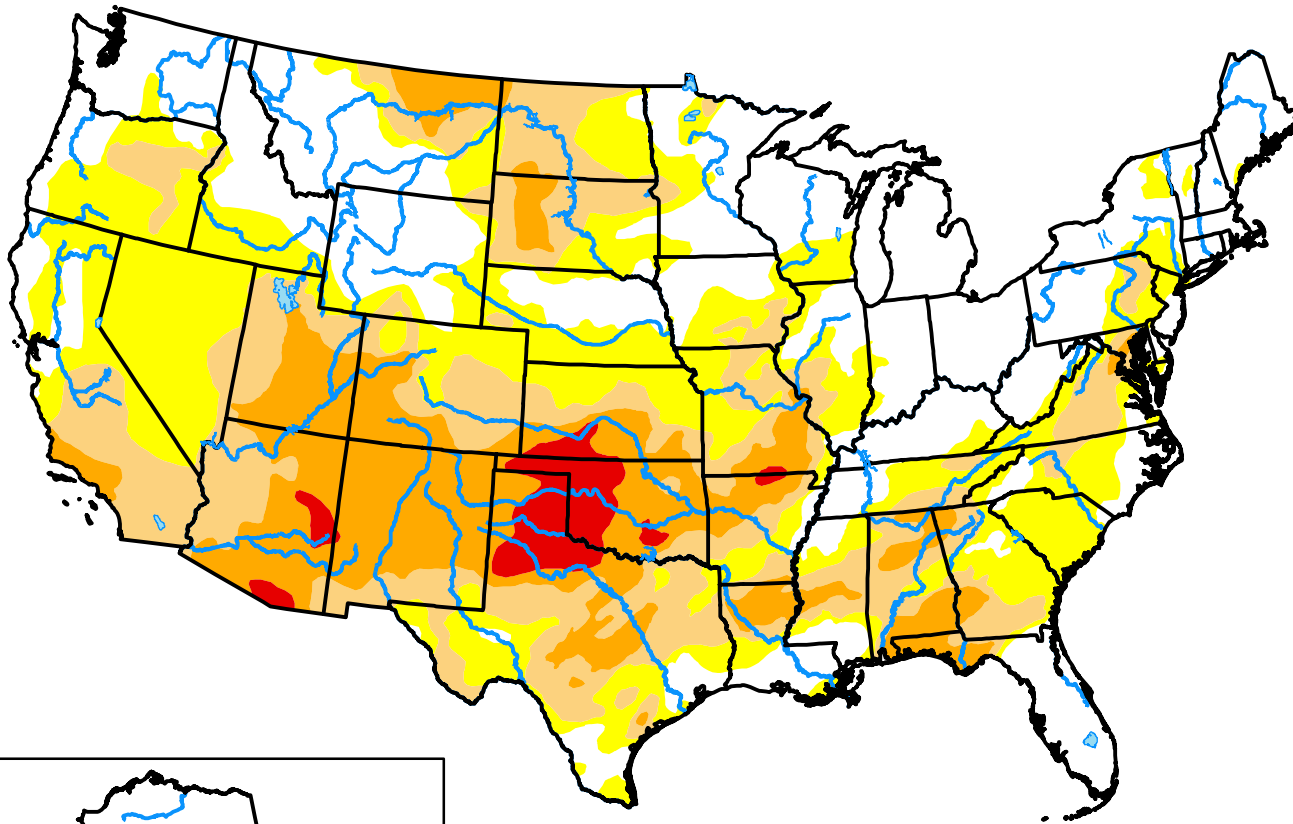

U.S. Drought Monitor

U.S. States and Puerto Rico

February 6, 2018
(Released Thursday, Feb. 8, 2018)
Valid 7 a.m. EST

Intensity:

-  None
-  D0 Abnormally Dry
-  D1 Moderate Drought
-  D2 Severe Drought
-  D3 Extreme Drought
-  D4 Exceptional Drought

The Drought Monitor focuses on broad-scale conditions. Local conditions may vary. For more information on the Drought Monitor, go to <https://droughtmonitor.unl.edu/About.aspx>

Author:

Eric Luebehusen
U.S. Department of Agriculture