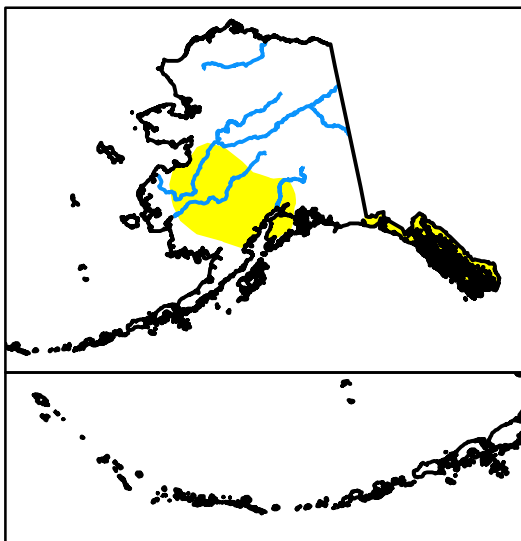

The Drought Monitor focuses on broad-scale conditions. Local conditions may vary. For more information on the Drought Monitor, go to <https://droughtmonitor.unl.edu/About.aspx>

Author:

Eric Luebehusen
U.S. Department of Agriculture