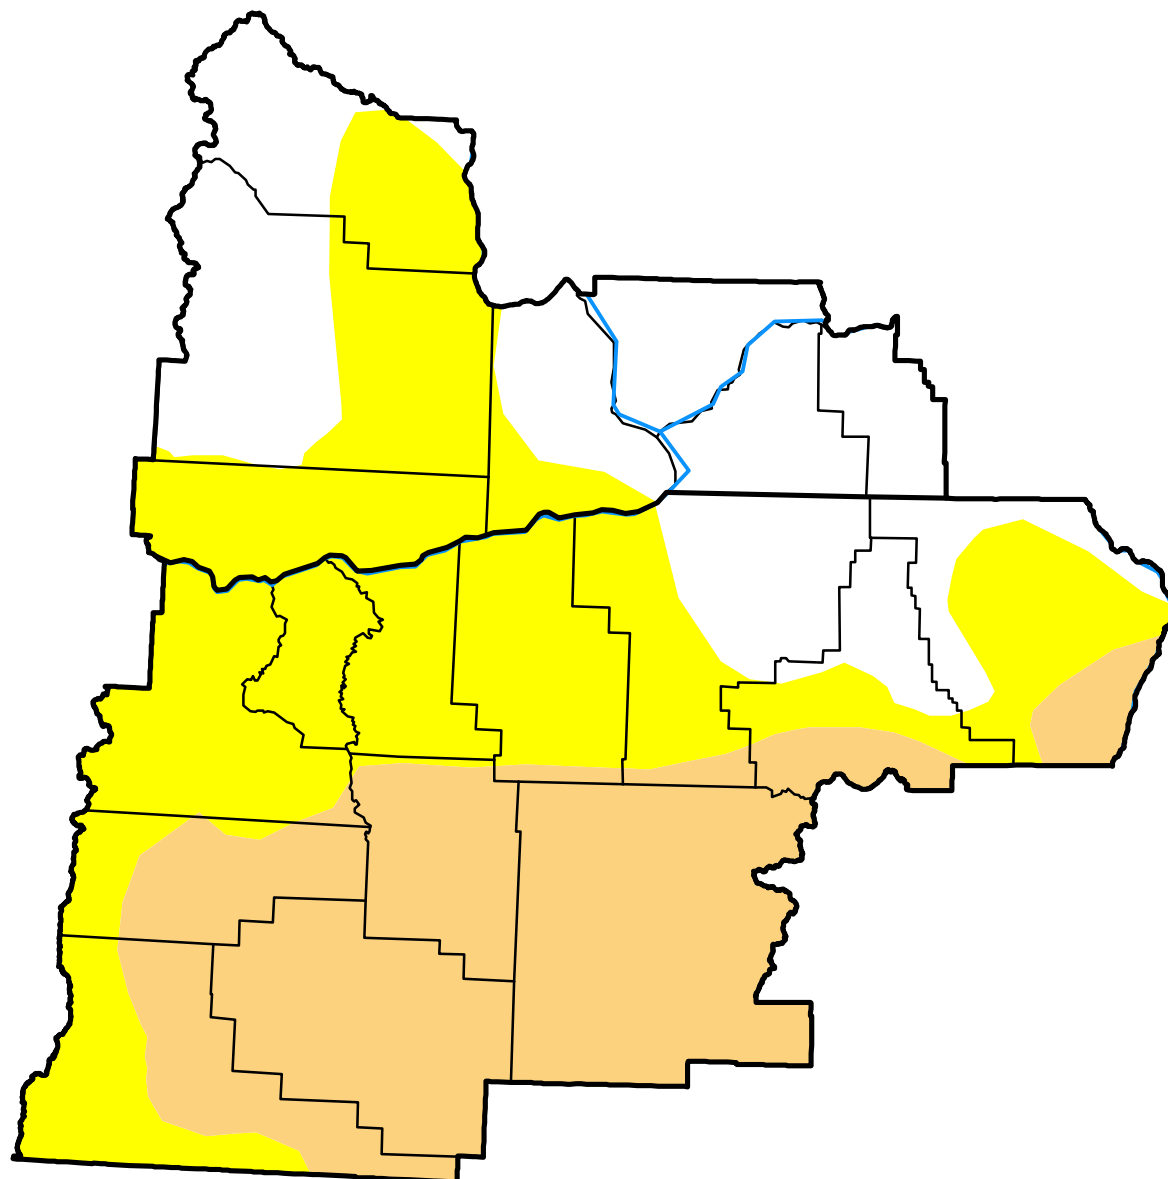

U.S. Drought Monitor Pendleton, OR WFO

February 13, 2018
(Released Thursday, Feb. 15, 2018)
Valid 7 a.m. EST

Intensity:

-  D0 Abnormally Dry
-  D1 Moderate Drought
-  D2 Severe Drought
-  D3 Extreme Drought
-  D4 Exceptional Drought

The Drought Monitor focuses on broad-scale conditions. Local conditions may vary. See accompanying text summary for forecast statements.

Author:

Eric Luebehusen
U.S. Department of Agriculture

<http://droughtmonitor.unl.edu/>