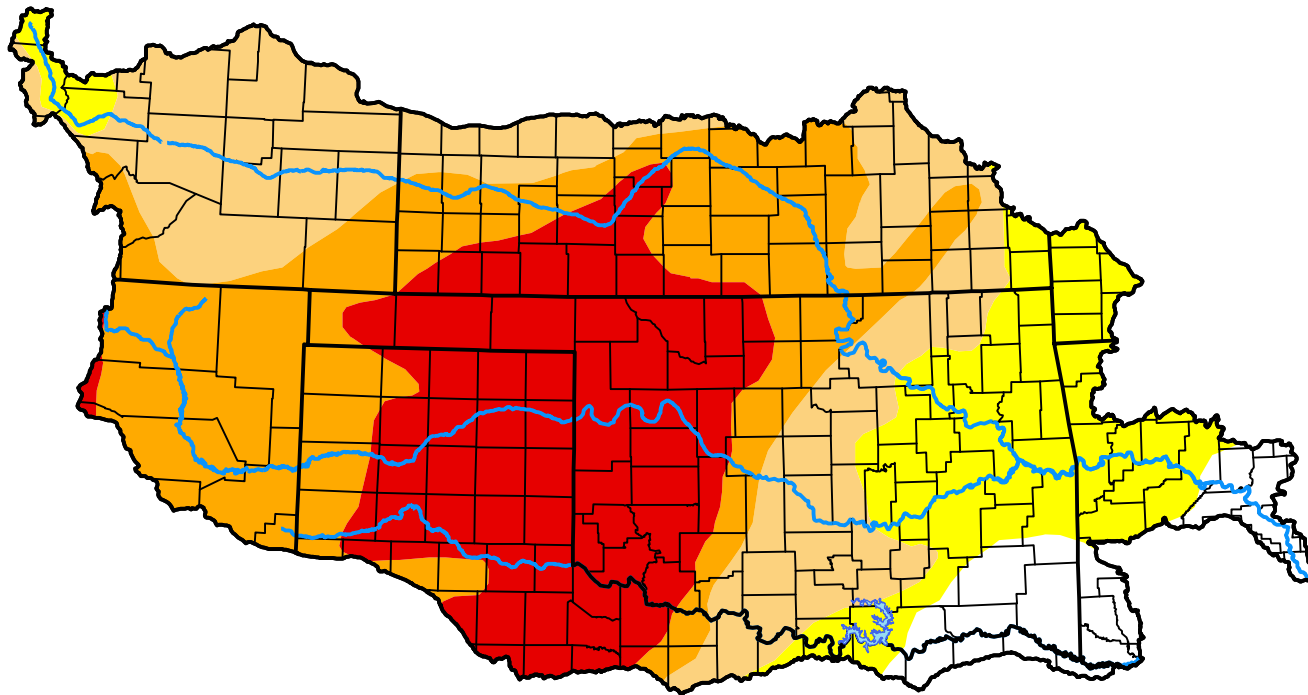

U.S. Drought Monitor

Arkansas Red Basin RFC

February 27, 2018
(Released Thursday, Mar. 1, 2018)
Valid 7 a.m. EST

Intensity:

-  None
-  D0 Abnormally Dry
-  D1 Moderate Drought
-  D2 Severe Drought
-  D3 Extreme Drought
-  D4 Exceptional Drought

The Drought Monitor focuses on broad-scale conditions. Local conditions may vary. For more information on the Drought Monitor, go to <https://droughtmonitor.unl.edu/About.aspx>

Author:

Deborah Bathke
National Drought Mitigation Center