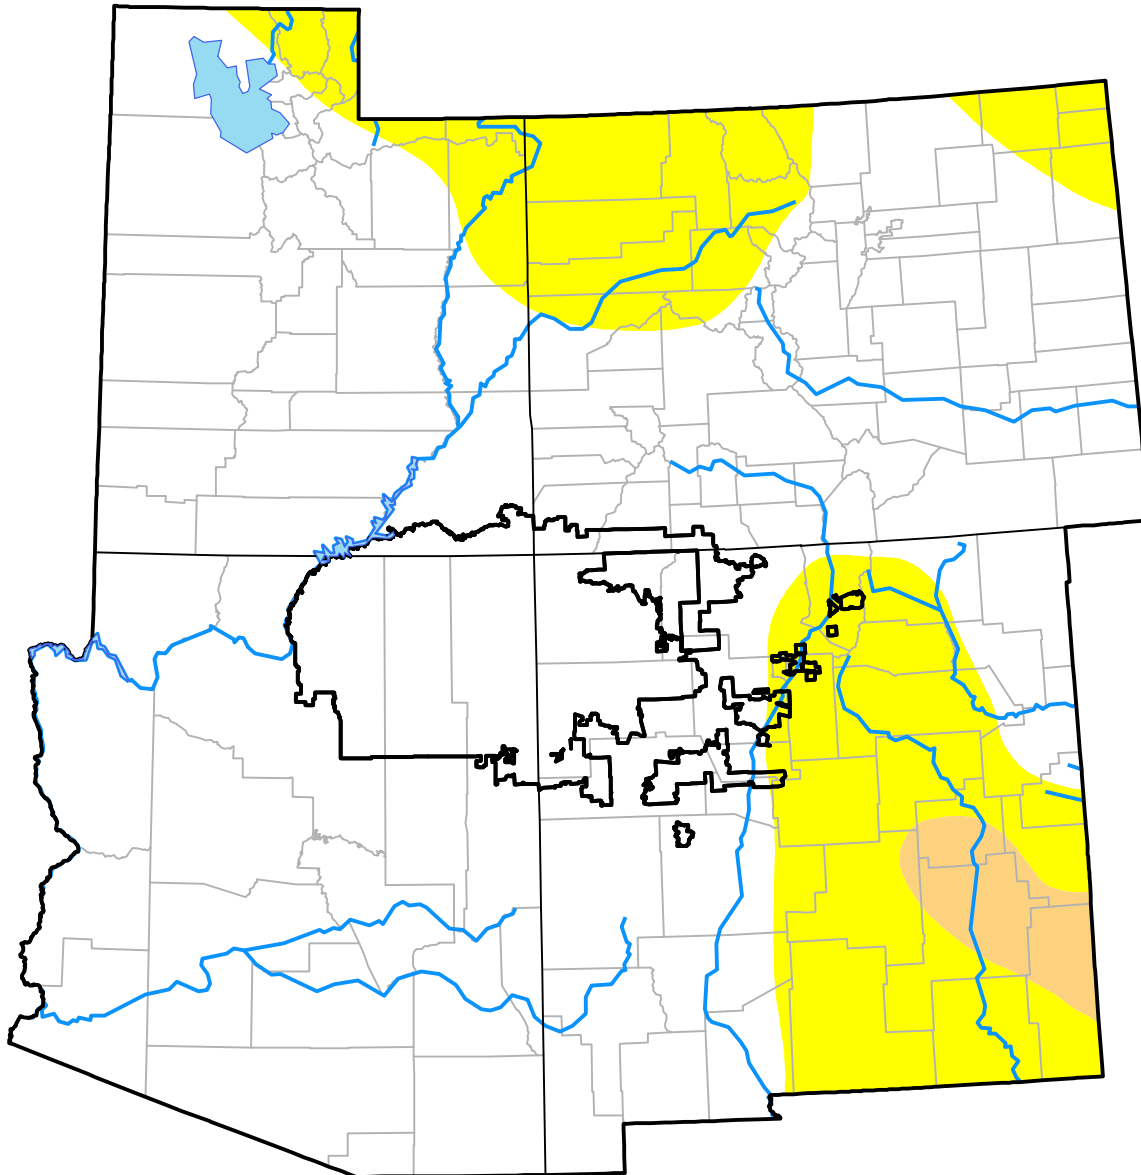

Corners RDEWS and Surrounding Areas

(Released Thursday, Nov. 16, 2000)

Valid 7 a.m. EST

Intensity:

-  None
-  D0 Abnormally Dry
-  D1 Moderate Drought
-  D2 Severe Drought
-  D3 Extreme Drought
-  D4 Exceptional Drought

The Drought Monitor focuses on broad-scale conditions. Local conditions may vary. For more information on the Drought Monitor, go to <https://droughtmonitor.unl.edu/About.aspx>

Author:

Staff None
National Drought Mitigation Center