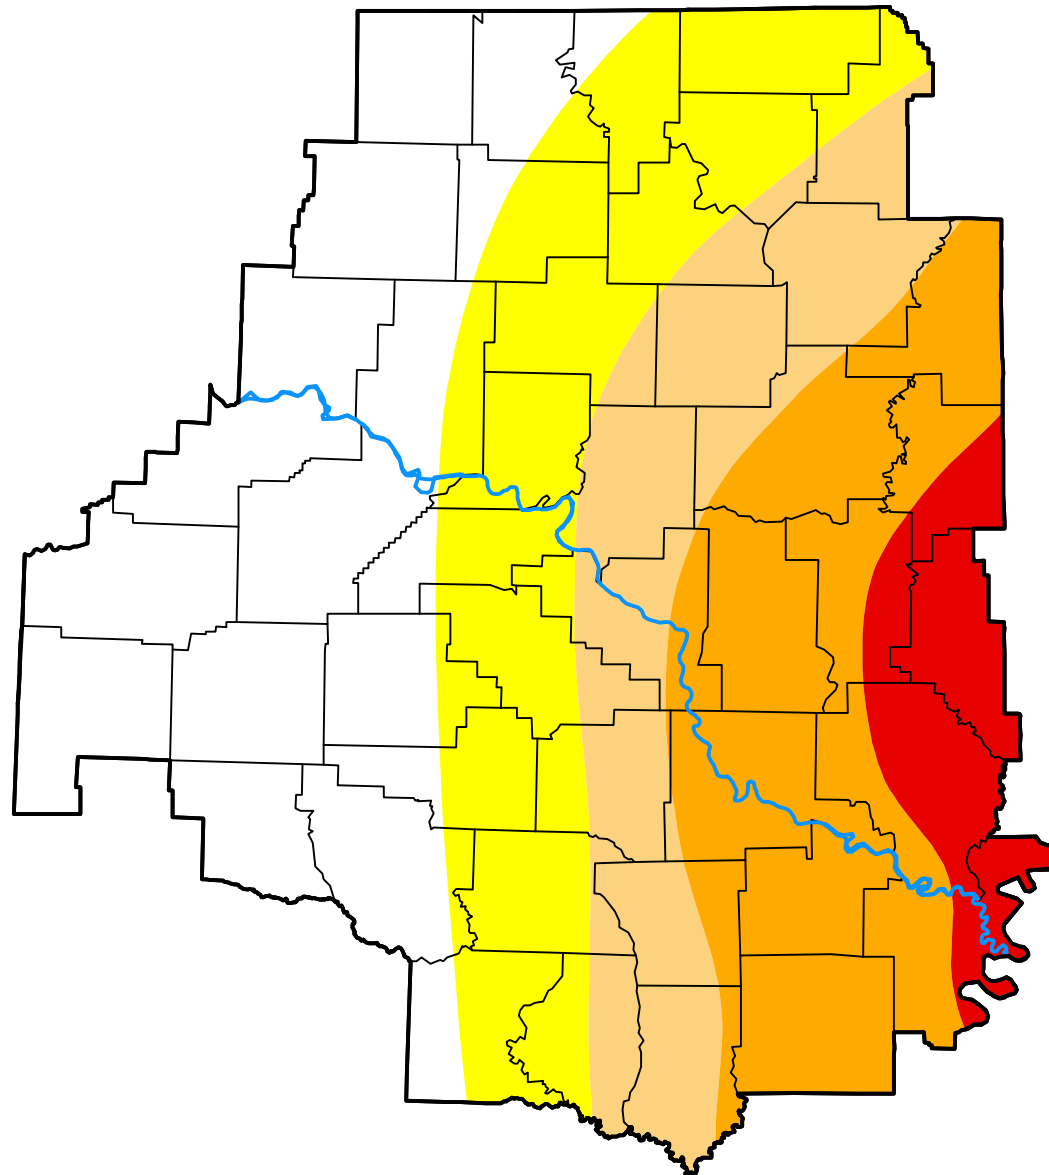

U.S. Drought Monitor

Little Rock, AR WFO

November 14, 2000
(Released Thursday, Nov. 16, 2000)
Valid 7 a.m. EST

Intensity:

-  None
-  D0 Abnormally Dry
-  D1 Moderate Drought
-  D2 Severe Drought
-  D3 Extreme Drought
-  D4 Exceptional Drought

The Drought Monitor focuses on broad-scale conditions. Local conditions may vary. For more information on the Drought Monitor, go to <https://droughtmonitor.unl.edu/About.aspx>

Author:

Staff None
National Drought Mitigation Center