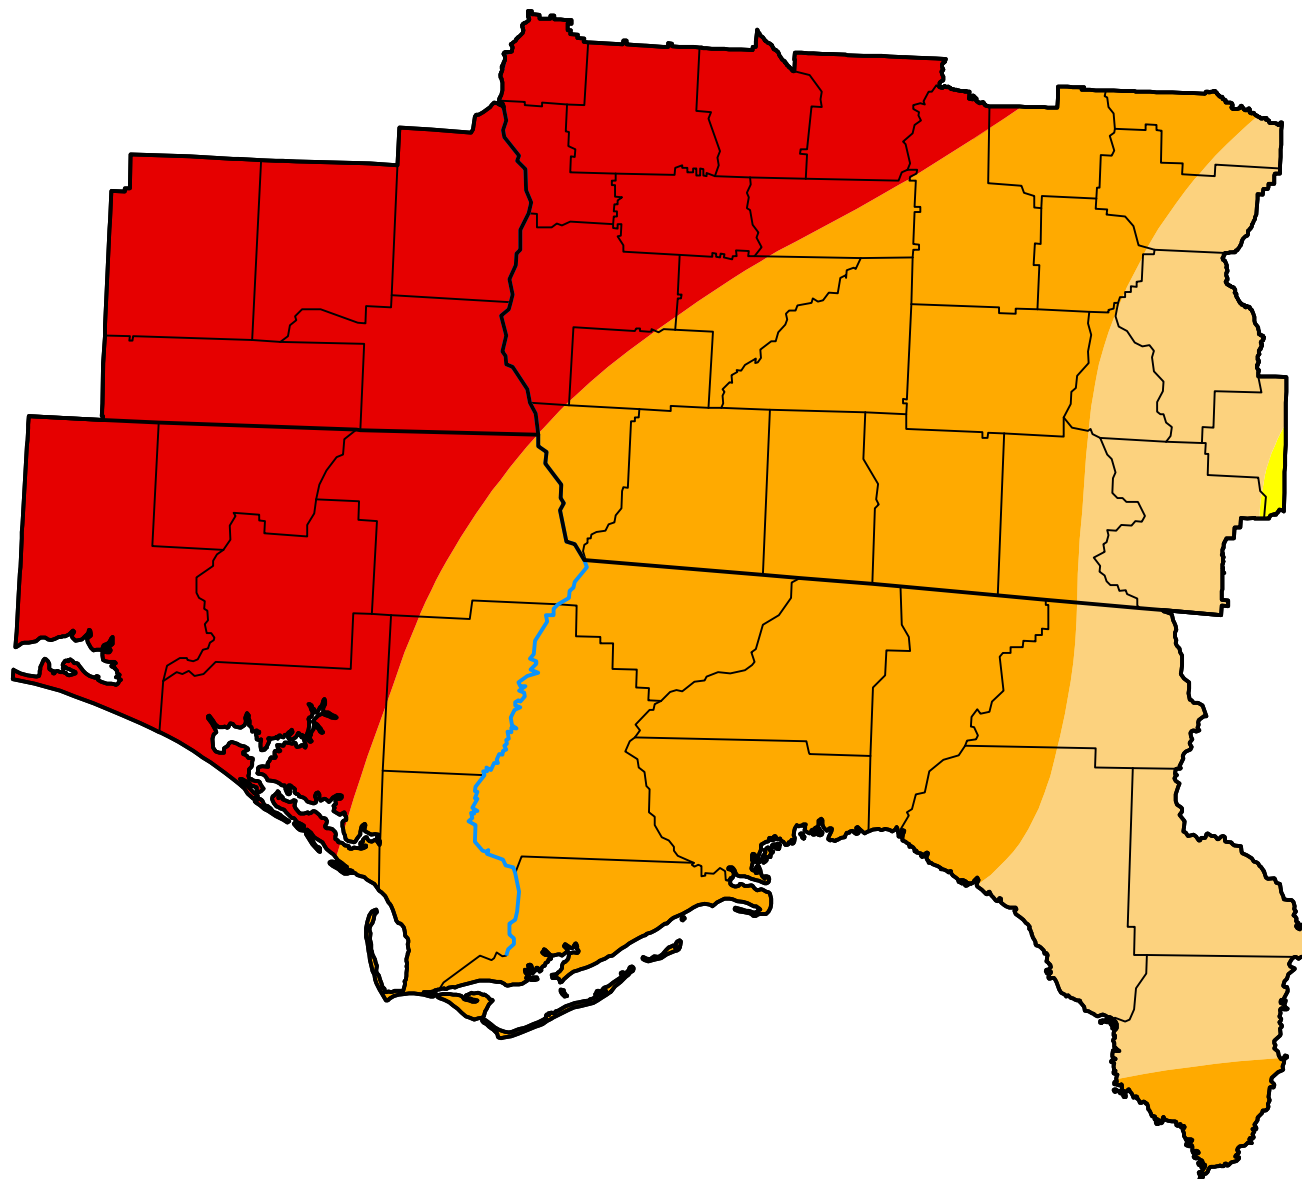

U.S. Drought Monitor Tallahassee, FL WFO

November 14, 2000
(Released Thursday, Nov. 16, 2000)
Valid 7 a.m. EST

Intensity:

-  None
-  D0 Abnormally Dry
-  D1 Moderate Drought
-  D2 Severe Drought
-  D3 Extreme Drought
-  D4 Exceptional Drought

The Drought Monitor focuses on broad-scale conditions. Local conditions may vary. For more information on the Drought Monitor, go to <https://droughtmonitor.unl.edu/About.aspx>

Author:

Staff None
National Drought Mitigation Center