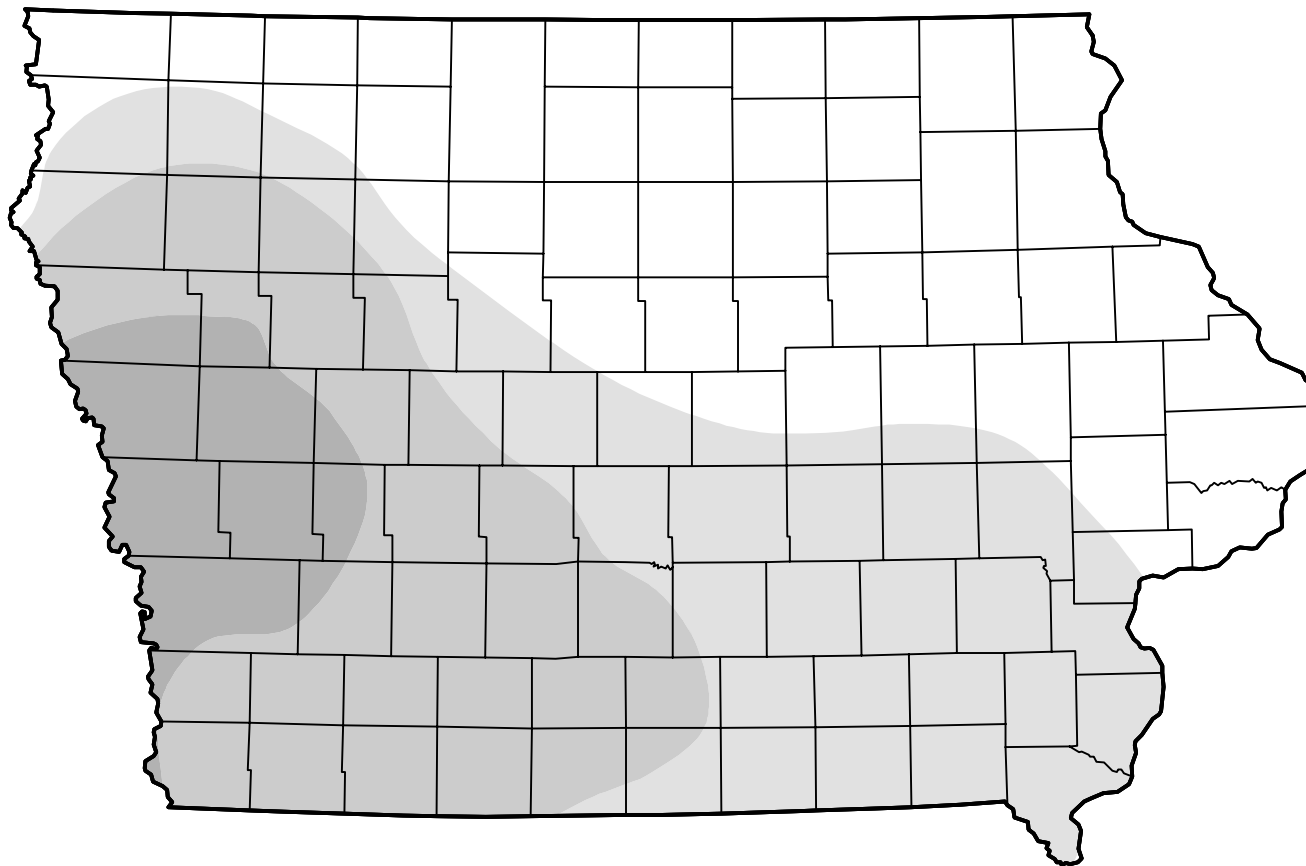

U.S. Drought Monitor

Iowa

January 9, 2001

(Released Thursday, Jan. 11, 2001)

Valid 7 a.m. EST

Intensity:

-  None
-  D0 Abnormally Dry
-  D1 Moderate Drought
-  D2 Severe Drought
-  D3 Extreme Drought
-  D4 Exceptional Drought

The Drought Monitor focuses on broad-scale conditions. Local conditions may vary. For more information on the Drought Monitor, go to <https://droughtmonitor.unl.edu/About.aspx>

Author:

Mark Svoboda
National Drought Mitigation Center