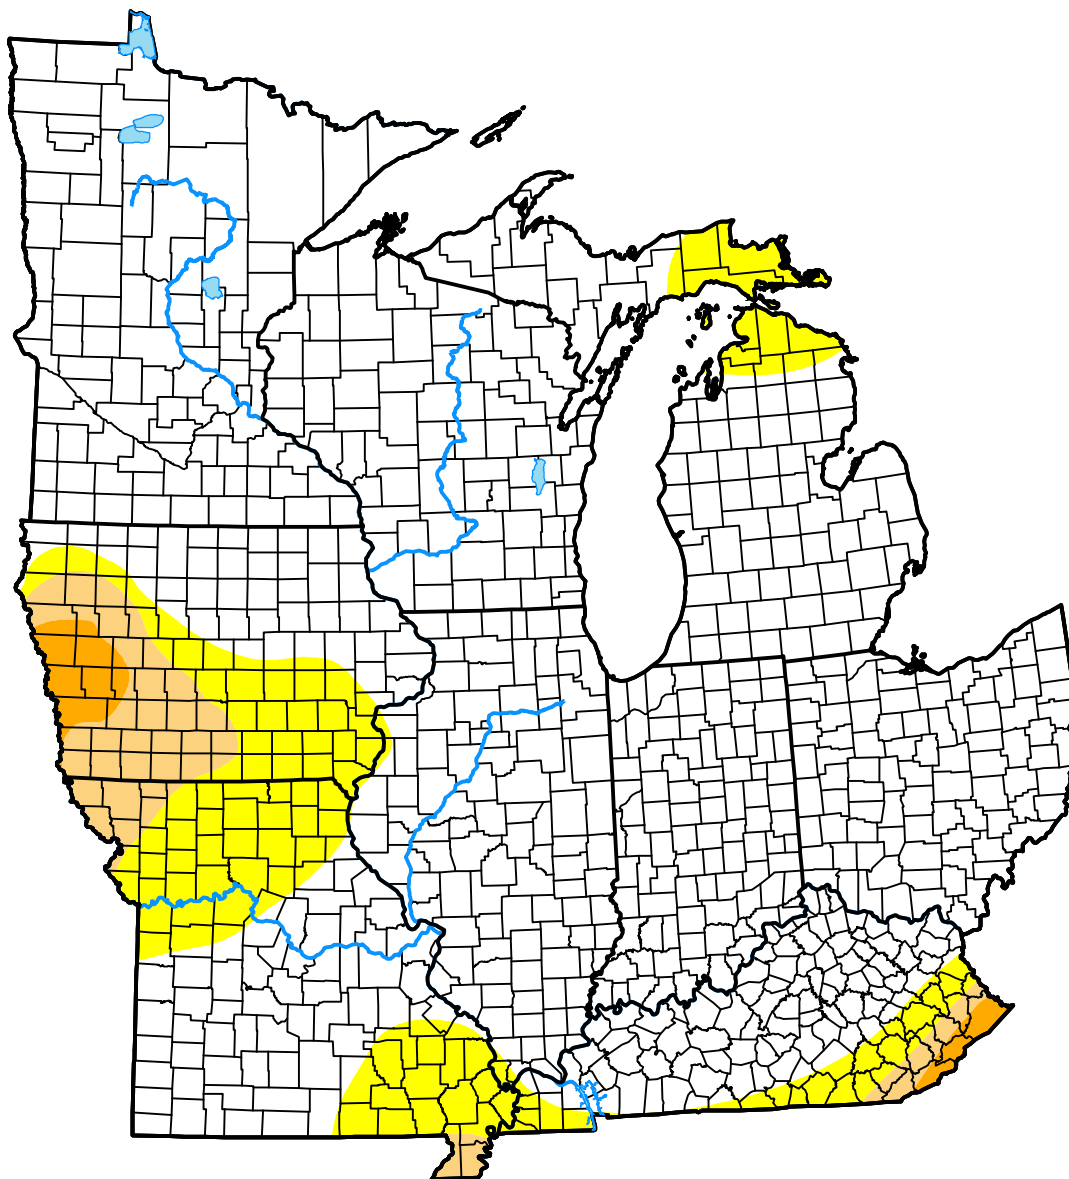

U.S. Drought Monitor Midwest

January 9, 2001
(Released Thursday, Jan. 11, 2001)
Valid 7 a.m. EST

Intensity:

-  None
-  D0 Abnormally Dry
-  D1 Moderate Drought
-  D2 Severe Drought
-  D3 Extreme Drought
-  D4 Exceptional Drought

The Drought Monitor focuses on broad-scale conditions. Local conditions may vary. For more information on the Drought Monitor, go to <https://droughtmonitor.unl.edu/About.aspx>

Author:

Mark Svoboda
National Drought Mitigation Center