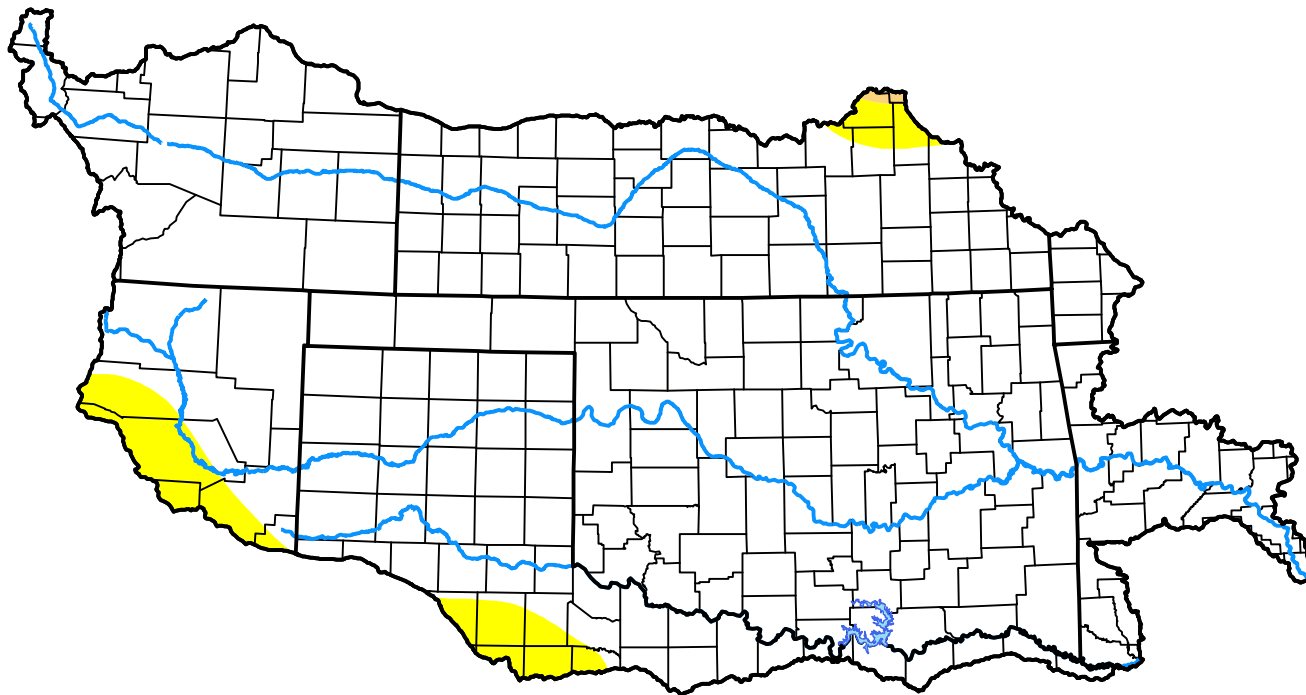

U.S. Drought Monitor

Arkansas Red Basin RFC

January 9, 2001
(Released Thursday, Jan. 11, 2001)
Valid 7 a.m. EST

Intensity:

-  None
-  D0 Abnormally Dry
-  D1 Moderate Drought
-  D2 Severe Drought
-  D3 Extreme Drought
-  D4 Exceptional Drought

The Drought Monitor focuses on broad-scale conditions. Local conditions may vary. For more information on the Drought Monitor, go to <https://droughtmonitor.unl.edu/About.aspx>

Author:

Mark Svoboda
National Drought Mitigation Center