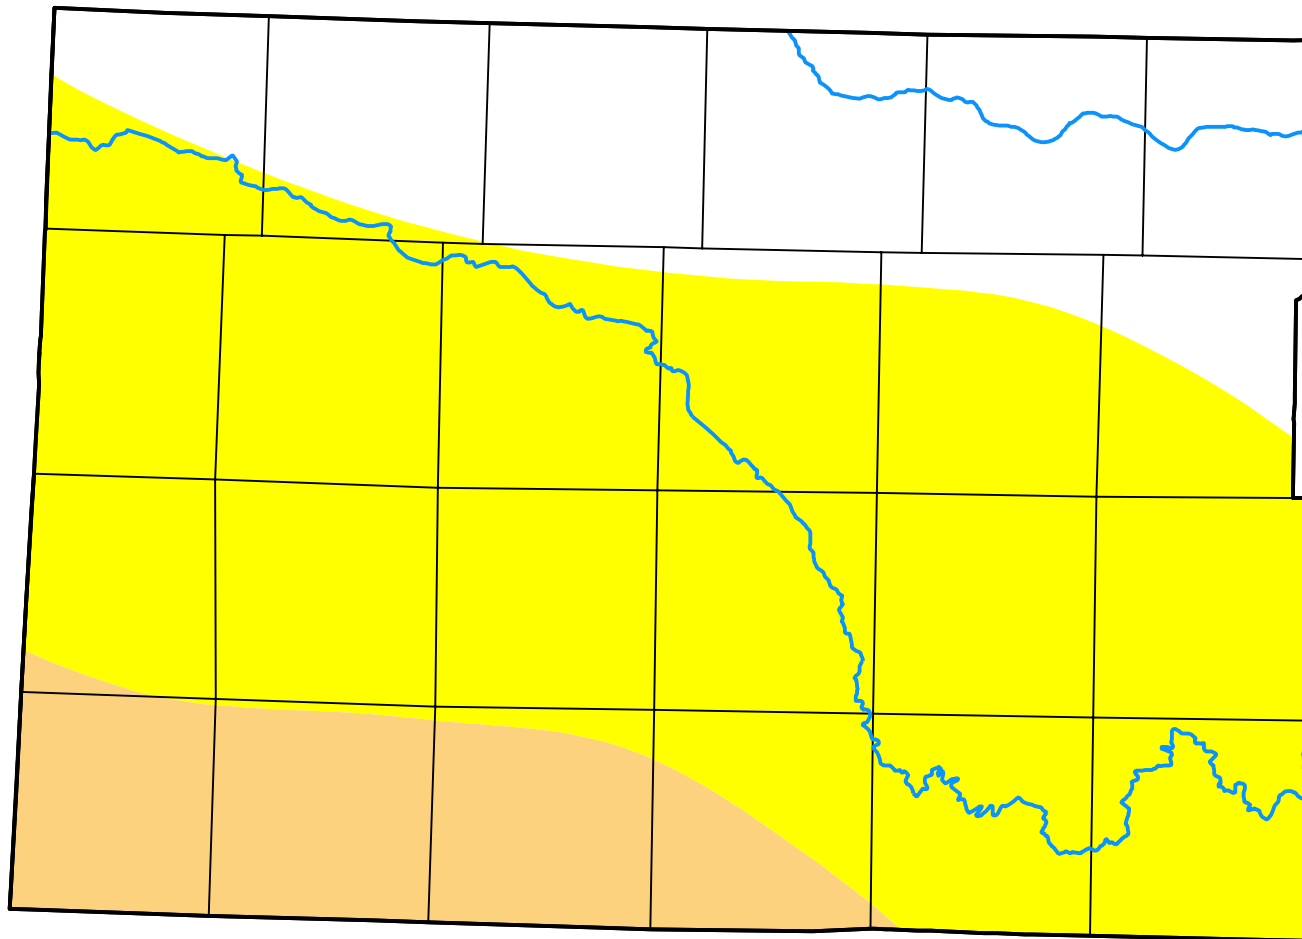

# U.S. Drought Monitor Lubbock, TX WFO

January 9, 2001  
(Released Thursday, Jan. 11, 2001)  
Valid 7 a.m. EST

### Intensity:

-  None
-  D0 Abnormally Dry
-  D1 Moderate Drought
-  D2 Severe Drought
-  D3 Extreme Drought
-  D4 Exceptional Drought

*The Drought Monitor focuses on broad-scale conditions. Local conditions may vary. For more information on the Drought Monitor, go to <https://droughtmonitor.unl.edu/About.aspx>*