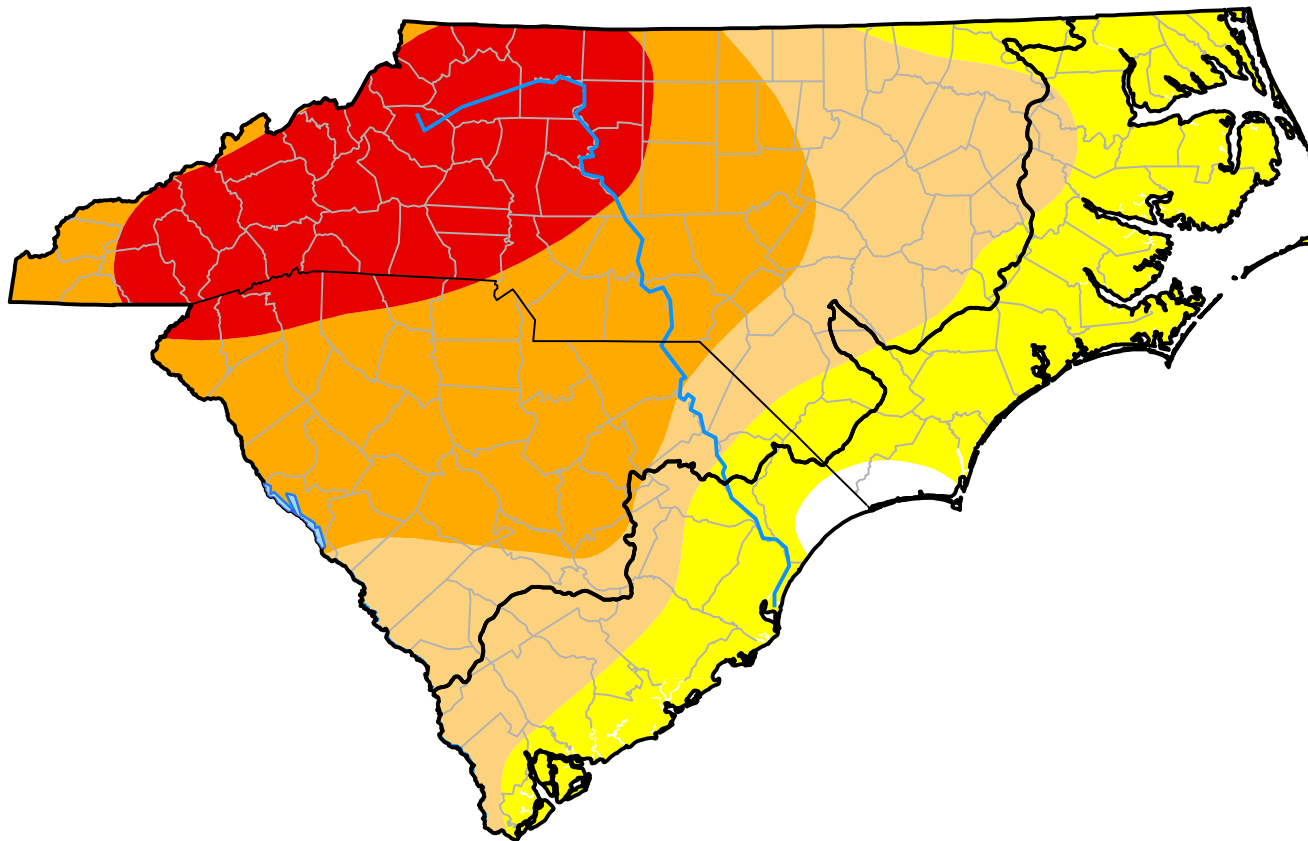

Carolinas RDEWS and Surrounding Areas

11:00 a.m. EST

Intensity:

-  None
-  D0 Abnormally Dry
-  D1 Moderate Drought
-  D2 Severe Drought
-  D3 Extreme Drought
-  D4 Exceptional Drought

The Drought Monitor focuses on broad-scale conditions. Local conditions may vary. For more information on the Drought Monitor, go to <https://droughtmonitor.unl.edu/About.aspx>