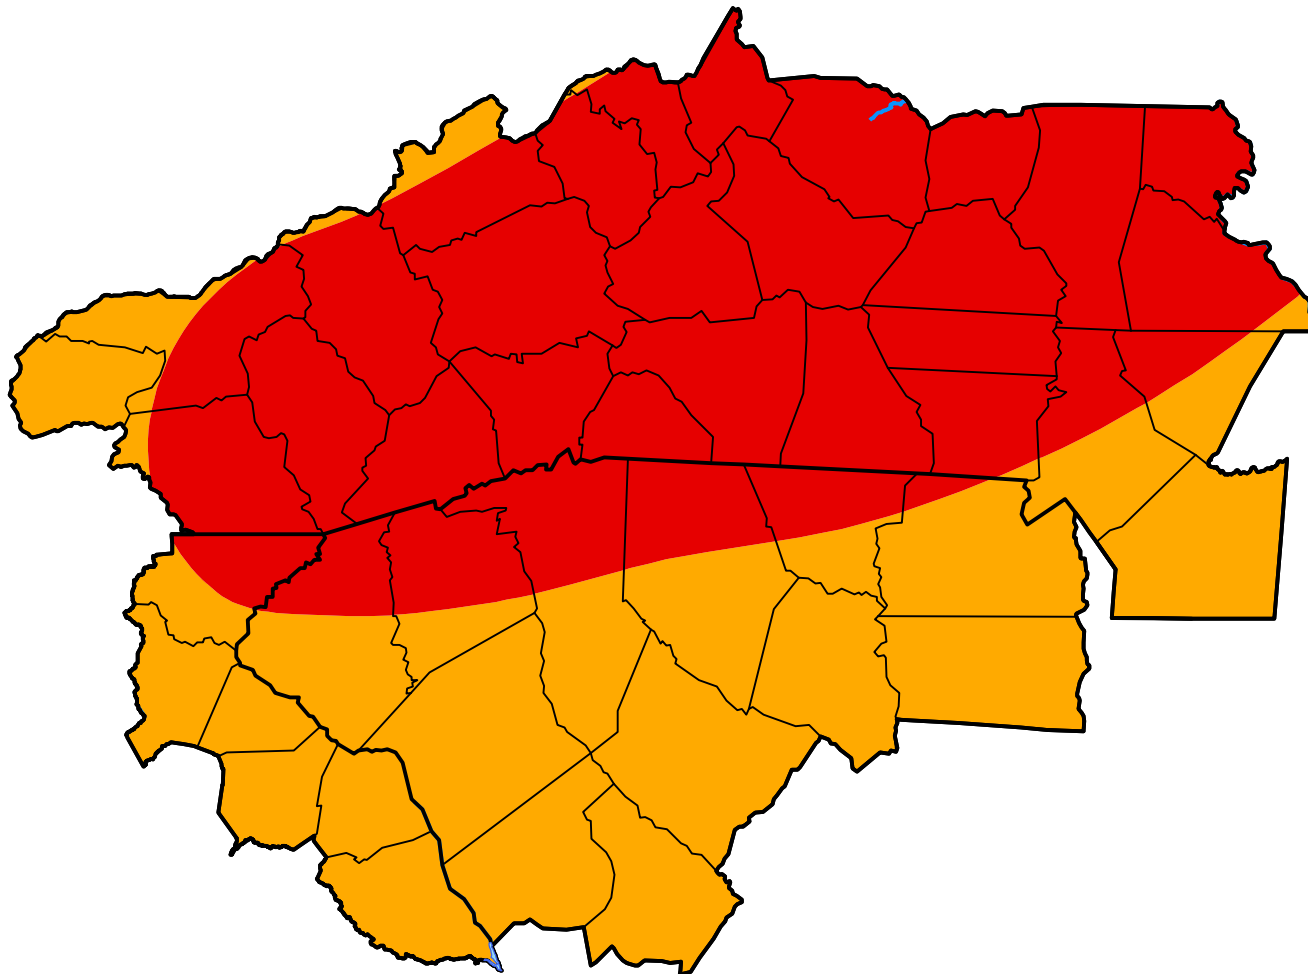

Greenville-Spartanburg, SC WFO

Intensity:

-  None
-  D0 Abnormally Dry
-  D1 Moderate Drought
-  D2 Severe Drought
-  D3 Extreme Drought
-  D4 Exceptional Drought

The Drought Monitor focuses on broad-scale conditions. Local conditions may vary. For more information on the Drought Monitor, go to <https://droughtmonitor.unl.edu/About.aspx>