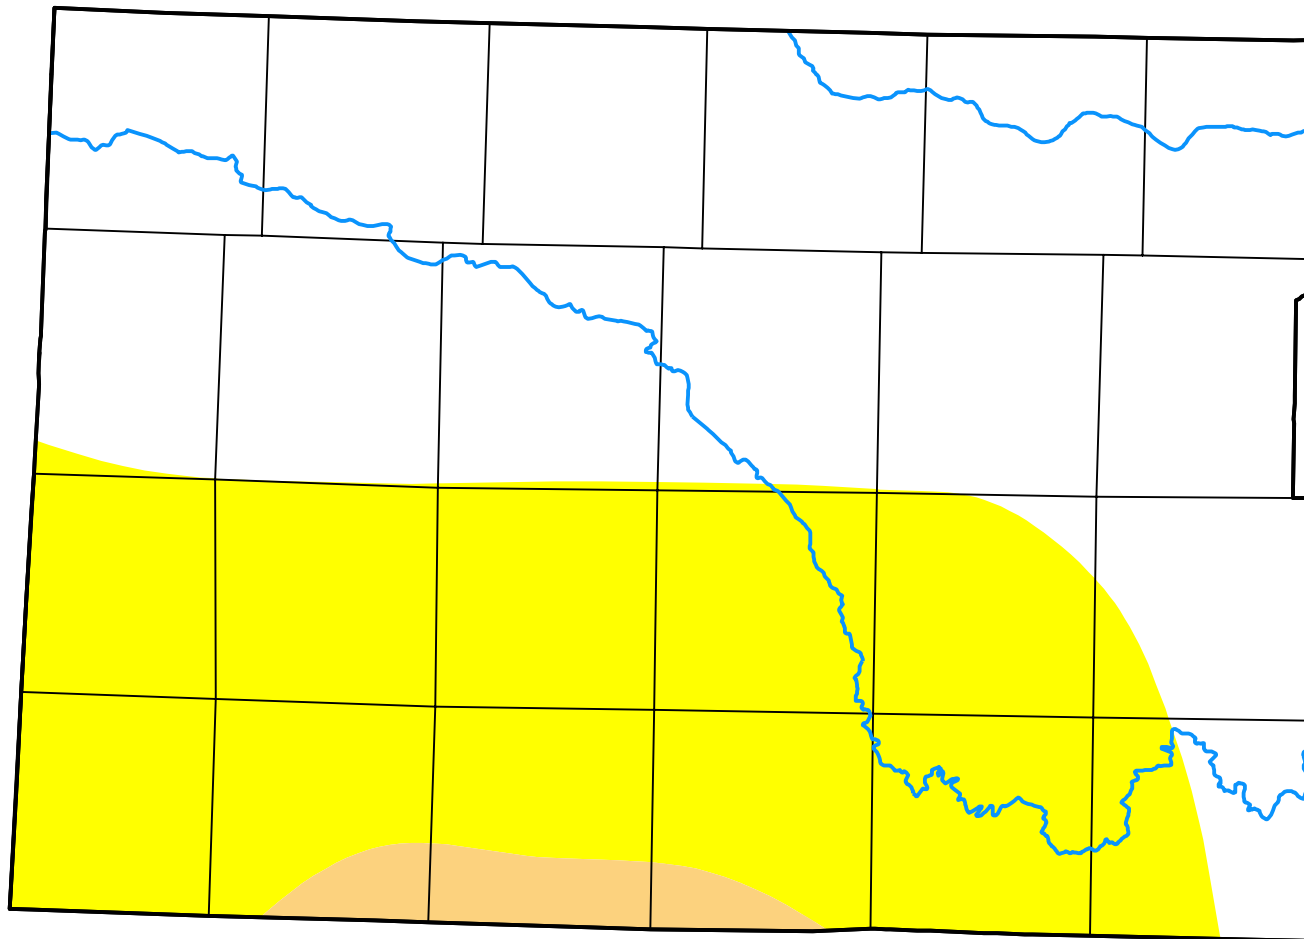

U.S. Drought Monitor Lubbock, TX WFO

March 13, 2001
(Released Thursday, Mar. 15, 2001)
Valid 7 a.m. EST

Intensity:

-  None
-  D0 Abnormally Dry
-  D1 Moderate Drought
-  D2 Severe Drought
-  D3 Extreme Drought
-  D4 Exceptional Drought

The Drought Monitor focuses on broad-scale conditions. Local conditions may vary. For more information on the Drought Monitor, go to <https://droughtmonitor.unl.edu/About.aspx>

Author:

Michael Hayes
National Drought Mitigation Center