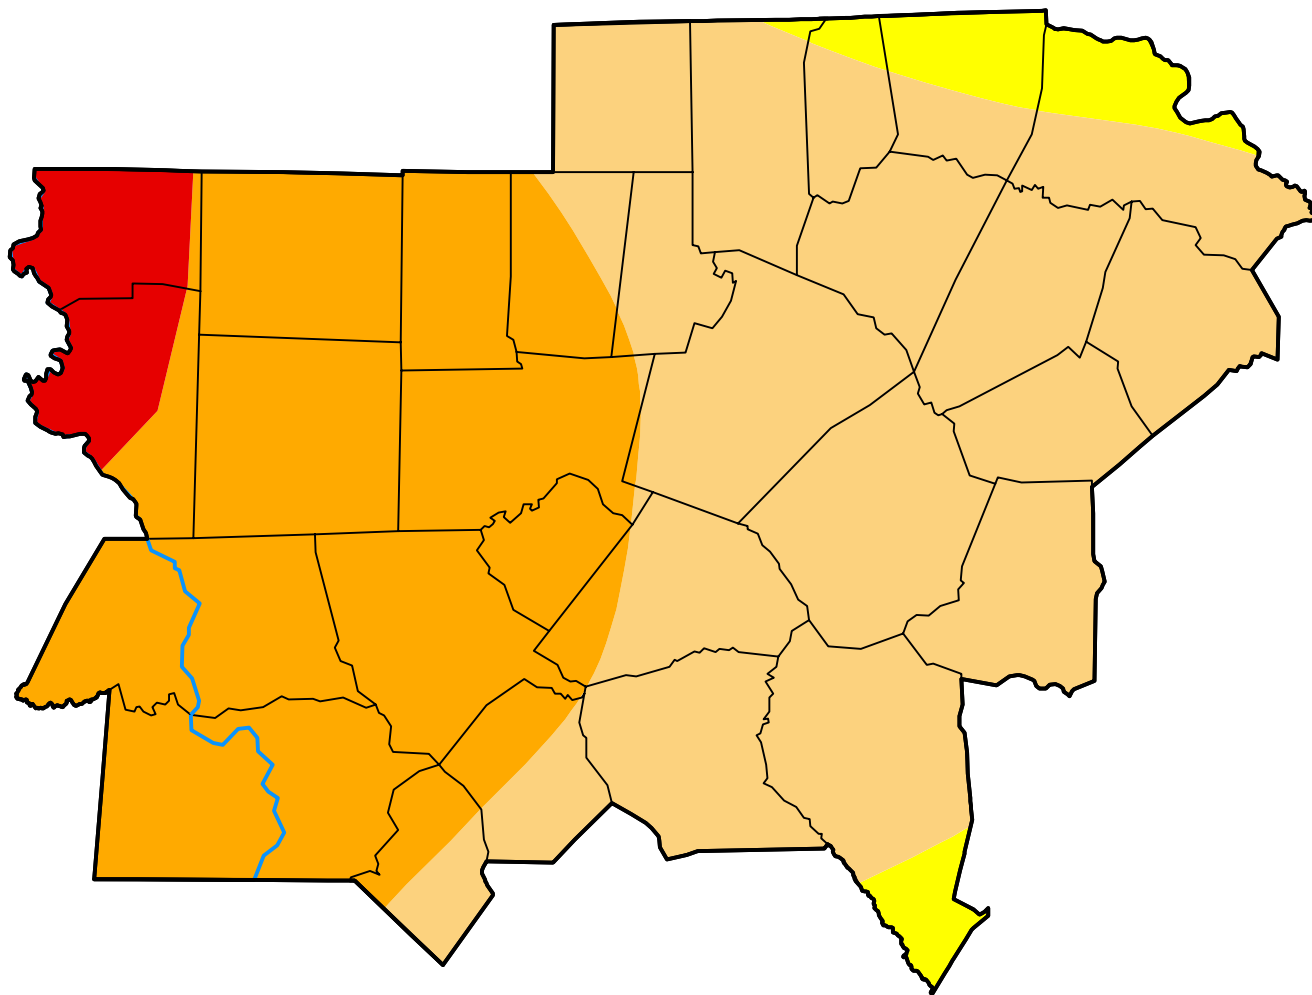

# U.S. Drought Monitor Raleigh, NC WFO

March 13, 2001  
(Released Thursday, Mar. 15, 2001)  
Valid 7 a.m. EST

### Intensity:

-  None
-  D0 Abnormally Dry
-  D1 Moderate Drought
-  D2 Severe Drought
-  D3 Extreme Drought
-  D4 Exceptional Drought

*The Drought Monitor focuses on broad-scale conditions. Local conditions may vary. For more information on the Drought Monitor, go to <https://droughtmonitor.unl.edu/About.aspx>*