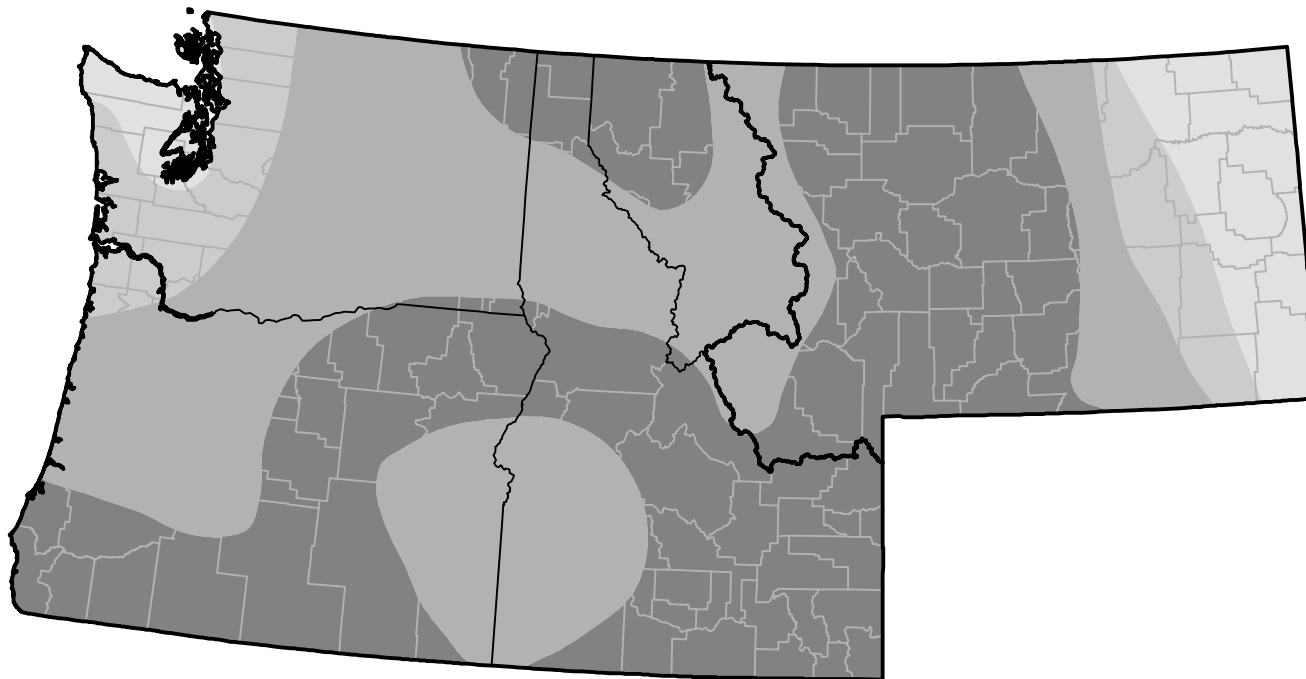

# Northwest RDEWS and Surrounding Areas

10:00 a.m. EDT

Intensity:

-  None
-  D0 Abnormally Dry
-  D1 Moderate Drought
-  D2 Severe Drought
-  D3 Extreme Drought
-  D4 Exceptional Drought

*The Drought Monitor focuses on broad-scale conditions. Local conditions may vary. For more information on the Drought Monitor, go to <https://droughtmonitor.unl.edu/About.aspx>*