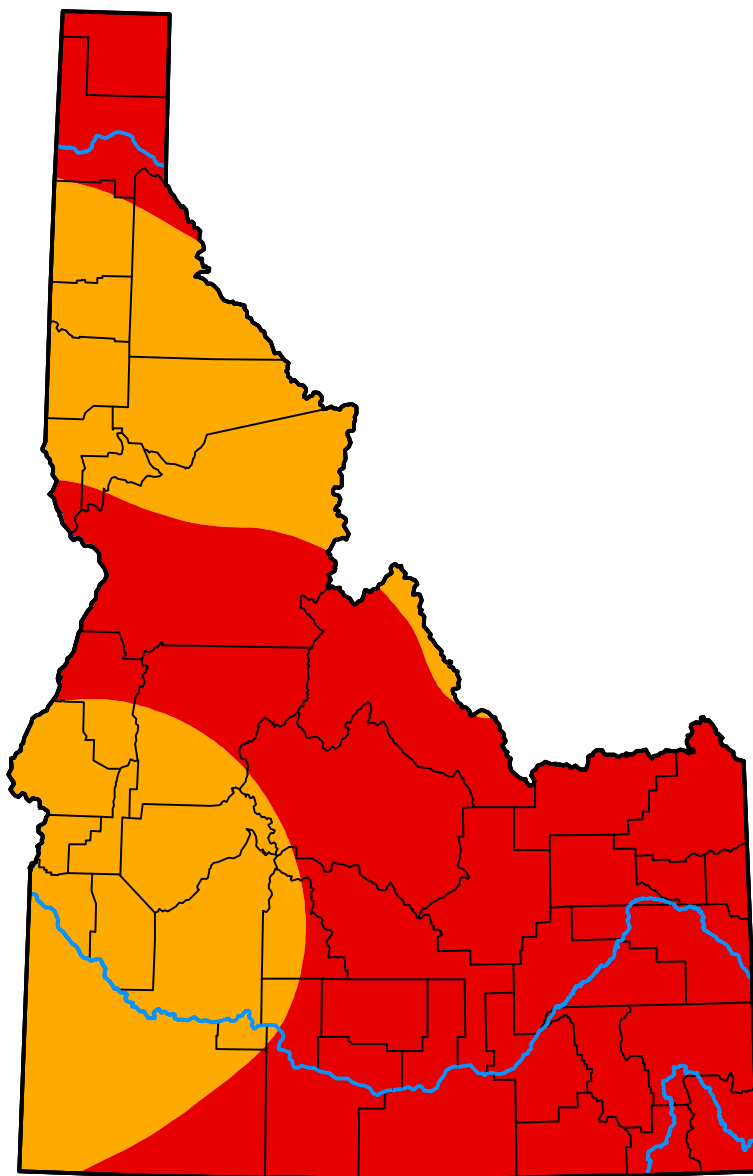

U.S. Drought Monitor Idaho

November 6, 2001
(Released Thursday, Nov. 8, 2001)
Valid 7 a.m. EST

Intensity:

-  None
-  D0 Abnormally Dry
-  D1 Moderate Drought
-  D2 Severe Drought
-  D3 Extreme Drought
-  D4 Exceptional Drought

The Drought Monitor focuses on broad-scale conditions. Local conditions may vary. For more information on the Drought Monitor, go to <https://droughtmonitor.unl.edu/About.aspx>

Author:

Michael Hayes
National Drought Mitigation Center