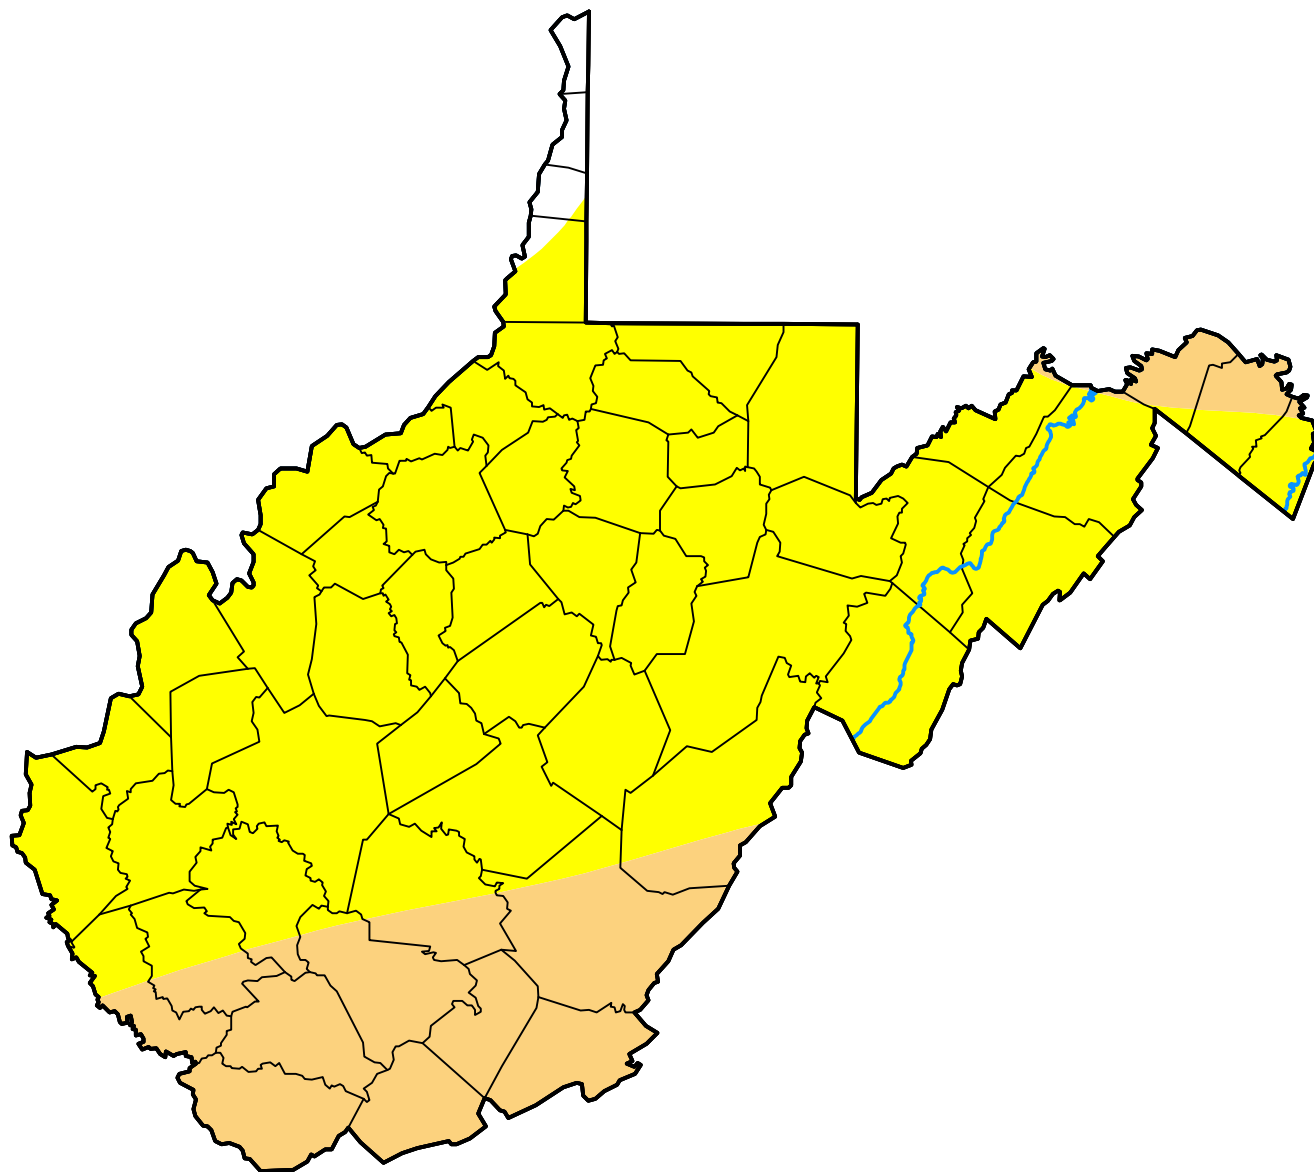

U.S. Drought Monitor West Virginia

November 13, 2001
(Released Thursday, Nov. 15, 2001)
Valid 7 a.m. EST

Intensity:

-  None
-  D0 Abnormally Dry
-  D1 Moderate Drought
-  D2 Severe Drought
-  D3 Extreme Drought
-  D4 Exceptional Drought

The Drought Monitor focuses on broad-scale conditions. Local conditions may vary. For more information on the Drought Monitor, go to <https://droughtmonitor.unl.edu/About.aspx>

Author:

Michael Hayes
National Drought Mitigation Center

droughtmonitor.unl.edu