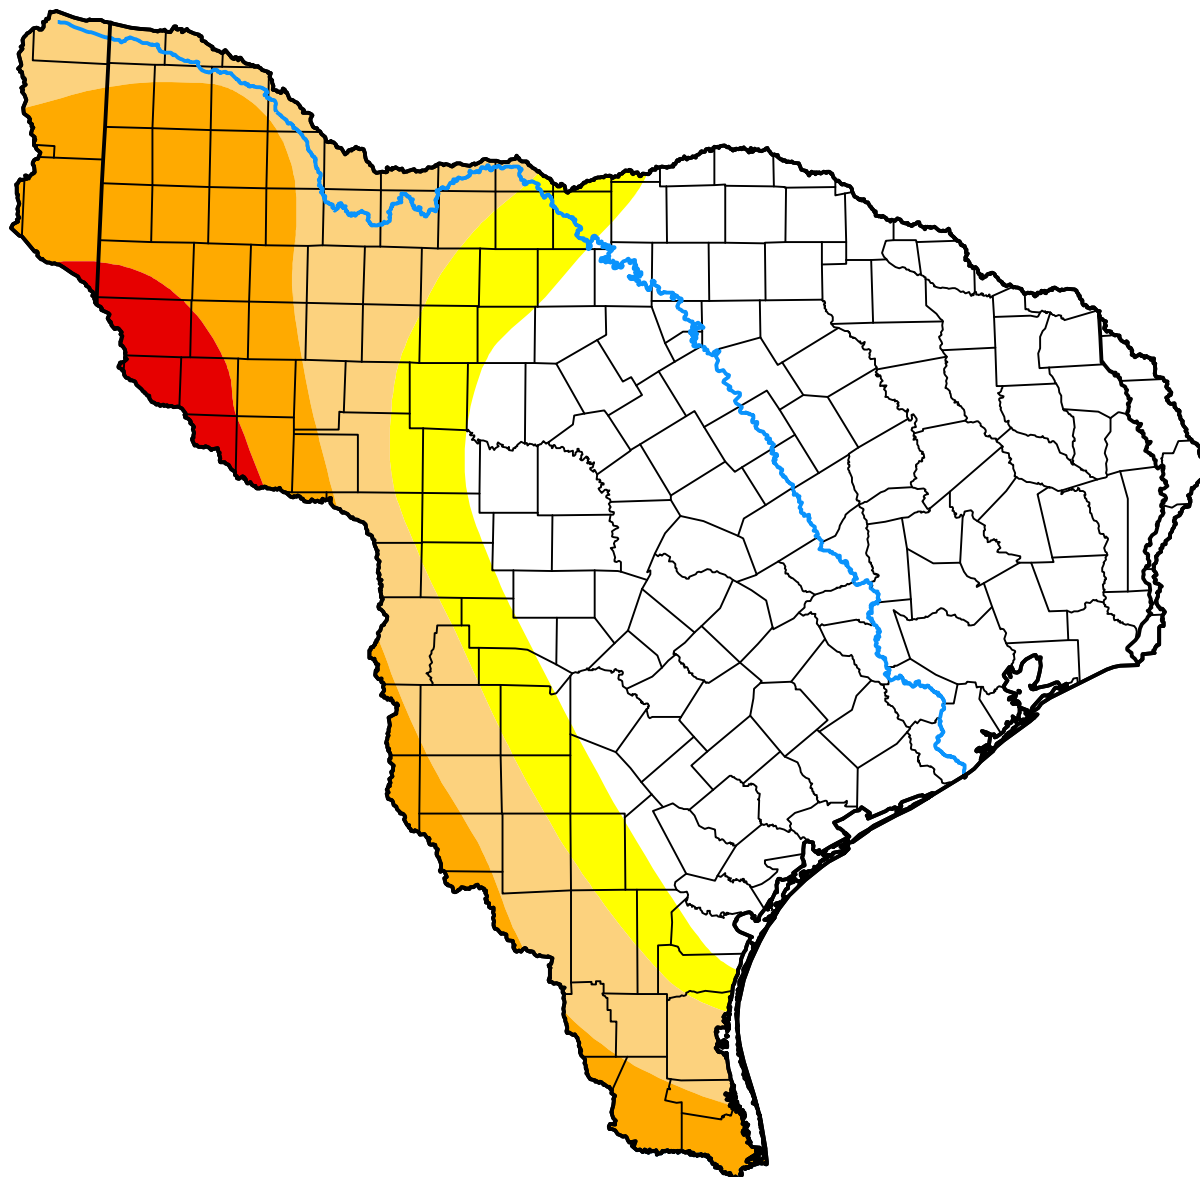

U.S. Drought Monitor Texas-Gulf Watershed

November 13, 2001
(Released Thursday, Nov. 15, 2001)
Valid 7 a.m. EST

Intensity:

-  None
-  D0 Abnormally Dry
-  D1 Moderate Drought
-  D2 Severe Drought
-  D3 Extreme Drought
-  D4 Exceptional Drought

The Drought Monitor focuses on broad-scale conditions. Local conditions may vary. For more information on the Drought Monitor, go to <https://droughtmonitor.unl.edu/About.aspx>

Author:

Michael Hayes
National Drought Mitigation Center