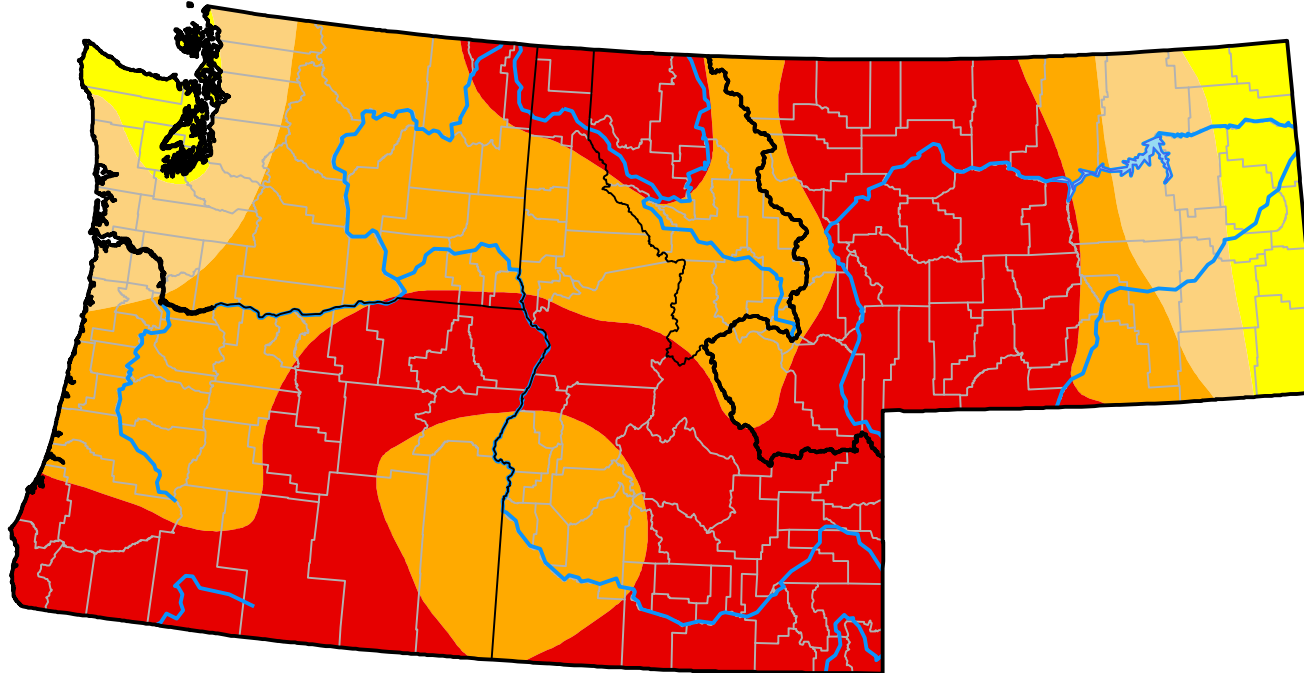

# Northwest RDEWS and Surrounding Areas

11:00 a.m. EST

Intensity:

-  None
-  D0 Abnormally Dry
-  D1 Moderate Drought
-  D2 Severe Drought
-  D3 Extreme Drought
-  D4 Exceptional Drought

*The Drought Monitor focuses on broad-scale conditions. Local conditions may vary. For more information on the Drought Monitor, go to <https://droughtmonitor.unl.edu/About.aspx>*