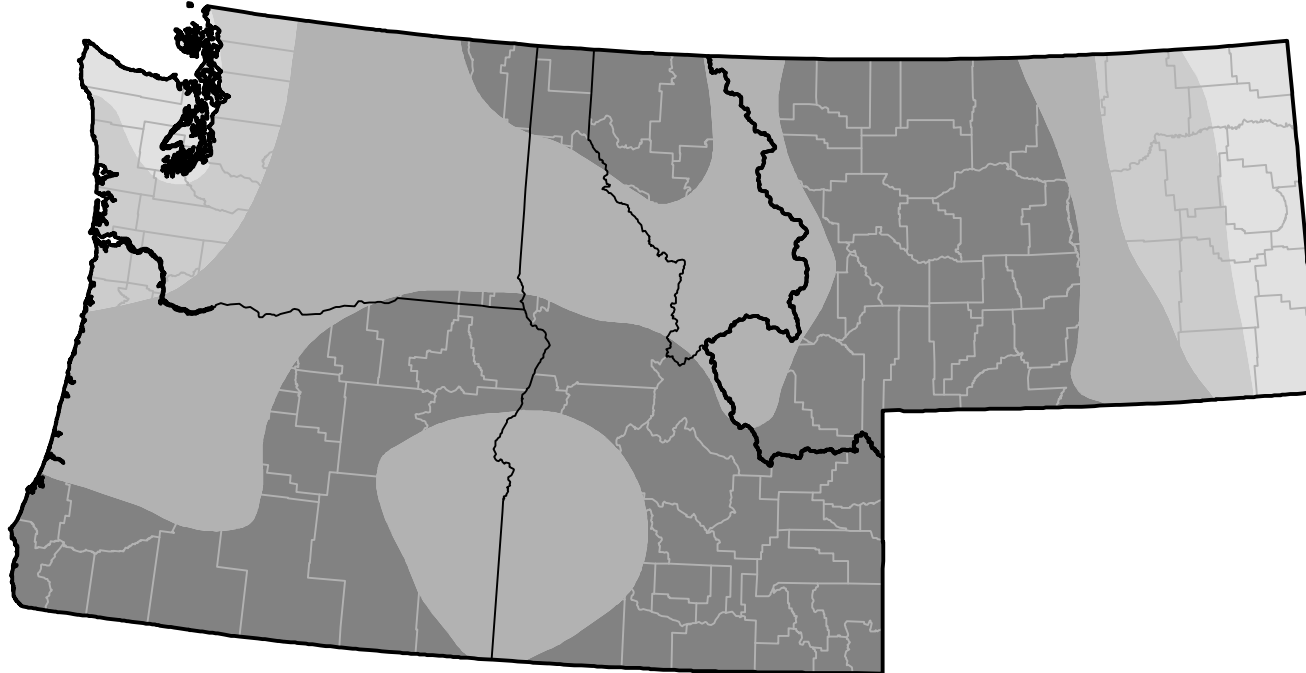

# Northwest RDEWS and Surrounding Areas

11:07 a.m. EST

Intensity:

-  None
-  D0 Abnormally Dry
-  D1 Moderate Drought
-  D2 Severe Drought
-  D3 Extreme Drought
-  D4 Exceptional Drought

*The Drought Monitor focuses on broad-scale conditions. Local conditions may vary. For more information on the Drought Monitor, go to <https://droughtmonitor.unl.edu/About.aspx>*