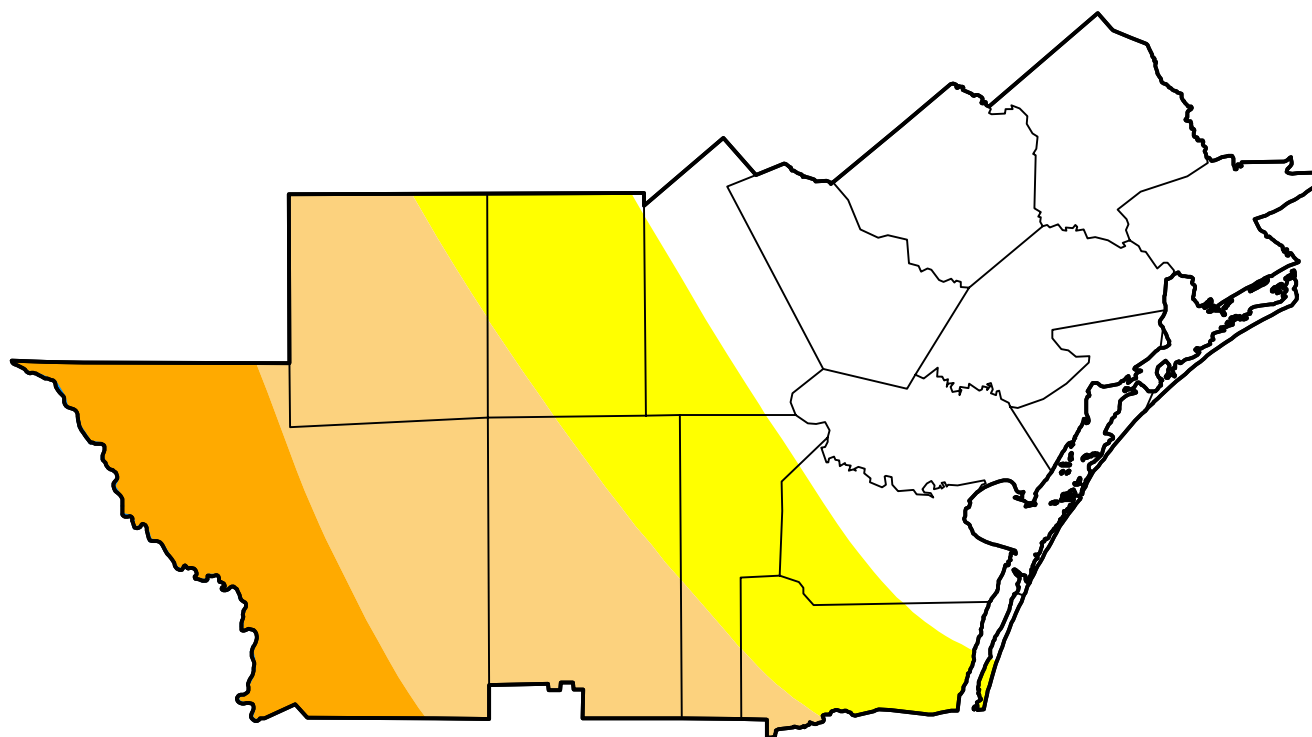

U.S. Drought Monitor

Corpus Christi, TX WFO

November 13, 2001
(Released Thursday, Nov. 15, 2001)
Valid 7 a.m. EST

Intensity:

-  None
-  D0 Abnormally Dry
-  D1 Moderate Drought
-  D2 Severe Drought
-  D3 Extreme Drought
-  D4 Exceptional Drought

The Drought Monitor focuses on broad-scale conditions. Local conditions may vary. For more information on the Drought Monitor, go to <https://droughtmonitor.unl.edu/About.aspx>

Author:

Michael Hayes
National Drought Mitigation Center