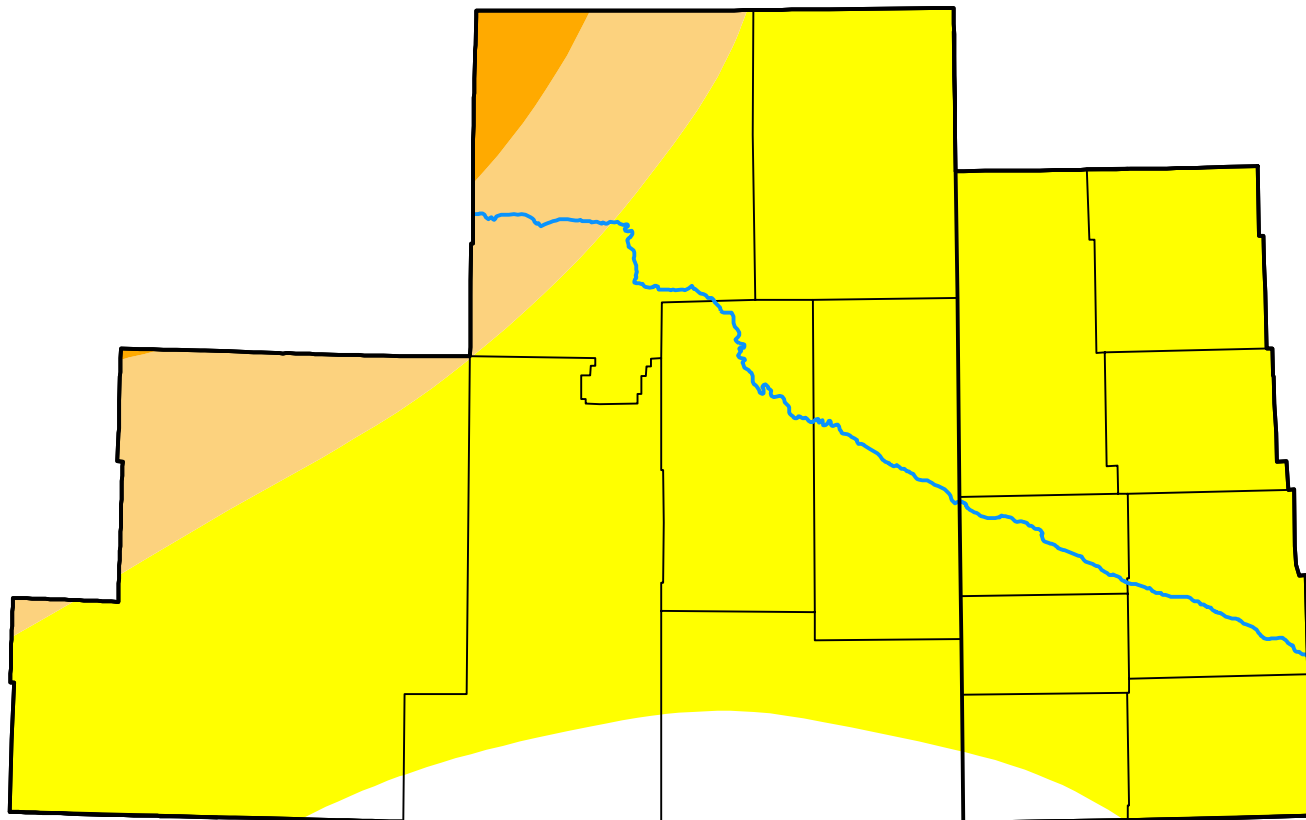

U.S. Drought Monitor

Cheyenne, WY WFO

November 13, 2001
(Released Thursday, Nov. 15, 2001)
Valid 7 a.m. EST

Intensity:

-  None
-  D0 Abnormally Dry
-  D1 Moderate Drought
-  D2 Severe Drought
-  D3 Extreme Drought
-  D4 Exceptional Drought

The Drought Monitor focuses on broad-scale conditions. Local conditions may vary. For more information on the Drought Monitor, go to <https://droughtmonitor.unl.edu/About.aspx>

Author:

Michael Hayes
National Drought Mitigation Center